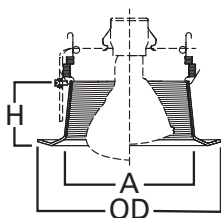

### SPECIFICATION FEATURES

- Straight sides of Coilex baffle for large diameter lamps
- Coil spring retention
- Self-flanged trim ring sized to hide gaps caused by construction tolerances.

Housings	Max Lamp Compatibility
H7ICT H7RICT	39W PAR30S, 75W PAR30L,
H7ICAT H7RICAT	45W PAR38, 65W BR30,
E7ICAT E7RICAT	40W BR40
H7UICAT	60W PAR30S, 75W PAR30L, 90W PAR38, 65W BR30, 70W BR40
H27ICAT E27ICAT	50W PAR30S, 60W PAR30L,
H27RICAT E27RICAT	50W BR30
H7T E7TAT	75W PAR30S, 75W PAR30L, 150W PAR38, 65W BR30, 120W BR40
H7TCP E7RTAT	75W PAR30S, 75W PAR30L, 120W PAR38, 65W BR30, 120W BR40
H27T E27TAT	75W PAR30S, 75W PAR30L, 65W BR30
H27RT E27RTAT	

### Dimensions:

A: 5-7/16" [138mm]

H: 2-11/16" [68mm]

OD: 7-3/4" [197mm]