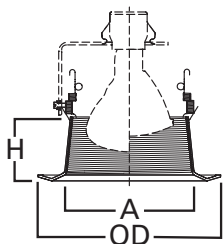

### SPECIFICATION FEATURES

- Straight sides of Coilex baffle for large diameter lamps
- Coil spring retention
- Self-flanged trim ring sized to hide gaps caused by construction tolerances.

Housings	Max Lamp Compatibility
H7ICT H7RICT	39W PAR30S, 75W PAR30L,
H7ICAT H7RICAT	45W PAR38, 65W BR30,
E7ICAT E7RICAT	40W BR40
H7UICAT	60W PAR30S, 75W PAR30L, 90W PAR38, 65W BR30, 70W BR40
H27ICAT E27ICAT	50W PAR30S, 60W PAR30L,
H27RICAT E27RICAT	50W BR30
H7T E7TAT	75W PAR30S, 75W PAR30L, 150W PAR38, 65W BR30, 120W BR40
H7TCP E7RTAT	75W PAR30S, 75W PAR30L, 120W PAR38, 65W BR30, 120W BR40
H27T E27TAT	75W PAR30S, 75W PAR30L, 65W BR30
H27RT E27RTAT	

### Dimensions:

A: 5-7/16" [138mm]

H: 2-11/16" [68mm]

OD: 7-3/4" [197mm]