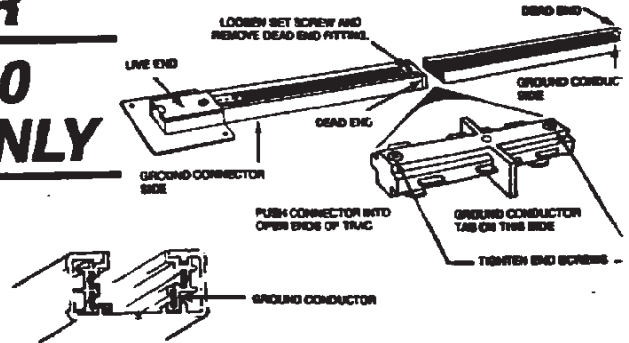

# INSTALLATION INSTRUCTIONS for L-949 MINI CONNECTOR

Connection of additional sections of HALO 2 Power Track to form longer straight runs

Ground conductor must be on same side of sections of track being joined

**NOTE:** The L949 is a miniature version of the L943 straight connector. See catalog for installation differences.