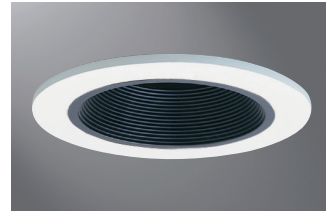

DESCRIPTION

Coilex® Baffle trim for 4" H99 incandescent family and H470 CFL family of recessed housings. Die cast trim ring is available in a variety of finishes. Polymer Coilex® baffle is available in white and black. Three "cat's paw" springs secure trim in housing.

SPECIFICATION FEATURES

Die cast aluminum trim ring available in Matte White, Polished Brass, Satin Nickel, Antique Copper or Tuscan Bronze finishes. Baffle available in either white or black.

993 is designed for use with the following small aperture housings;

Trim

- 993P= Black Baffle, White Trim Ring
- 993W= White Baffle, White Trim Ring
- 993PB= Black Baffle, Polished Brass Trim Ring
- 993SN= Black Baffle, Satin Nickel Trim Ring
- 993AC= Black Baffle, Antique Copper Trim Ring
- 993TBZ= Black Baffle, Tuscan Bronze Trim Ring

Accessory
H1999
Socket Extender

Catalog #		Type
Project		
Comments		Date
Prepared by		

993P
White Trim with Black Baffle

993W
White Trim with White Baffle

993PB
Polished Brass Trim with Black Baffle

993SN
Satin Nickel Trim with Black Baffle