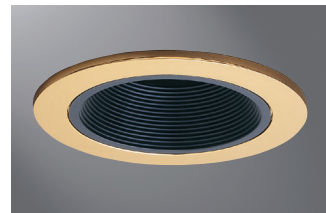

DESCRIPTION

Coilex® Baffle trim for 4" H99 incandescent family and H470 CFL family of recessed housings. Die cast trim ring is available in a variety of finishes. Polymer Coilex® baffle is available in white and black. Three "cat's paw" springs secure trim in housing.

SPECIFICATION FEATURES

Die cast aluminum trim ring available in Matte White, Polished Brass, Satin Nickel, Antique Copper or Tuscan Bronze finishes. Baffle available in either white or black.

993 is designed for use with the following small aperture housings;

Trim

- 993P= Black Baffle, White Trim Ring
- 993W= White Baffle, White Trim Ring
- 993PB= Black Baffle, Polished Brass Trim Ring
- 993SN= Black Baffle, Satin Nickel Trim Ring
- 993AC= Black Baffle, Antique Copper Trim Ring
- 993TBZ= Black Baffle, Tuscan Bronze Trim Ring

Accessory
H1999
Socket Extender

Catalog #		Type
Project		
Comments		Date
Prepared by		

993P
White Trim with Black Baffle

993W
White Trim with White Baffle

993PB
Polished Brass Trim with Black Baffle

993SN
Satin Nickel Trim with Black Baffle