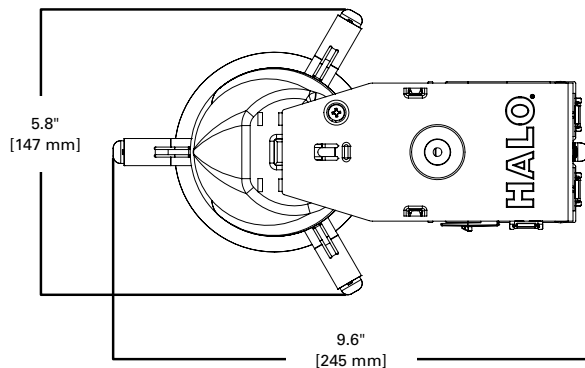

Dimensional and Mounting Details

Order Information

SAMPLE ORDER NUMBER: **H35RICAT, RL3059FS1EWHR**

A complete luminaire consists of a housing and LED module, order separately.

Housing	Compatible LED Modules
H35RICAT = 3" shallow remodeler housing for LED integrated trims or modules	RL3 = 3-Inch all-purpose retrofit LED module RA3 = 3-Inch directional retrofit LED module