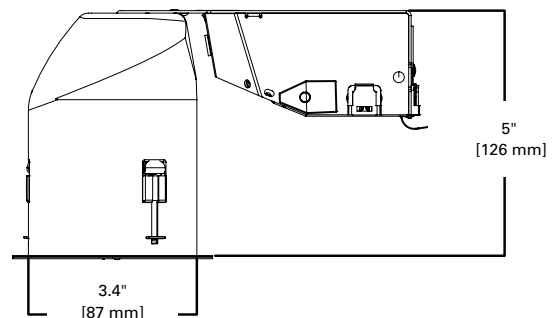

Dimensional and Mounting Details

Order Information

SAMPLE ORDER NUMBER: **H35RICAT, RL3059FS1EWHR**

A complete luminaire consists of a housing and LED module, order separately.

Housing	Compatible LED Modules
H35RICAT = 3" shallow remodeler housing for LED integrated trims or modules	RL3 = 3-Inch all-purpose retrofit LED module RA3 = 3-Inch directional retrofit LED module

Junction Box

- (3) 1/2" trade size pry outs and (2) Slide-N-Side™ wire traps for nonmetallic cable.
- Accepts 14/2, 14/3, 12/2, 12/3 (US) and 14/2, 14/3, 12/2 (Canada) standard non-metallic sheathed cable.
- Maximum of (6) #12 or (8) #14 conductors rated for 90° C permitted in box (10in3 internal volume).
- Wago® push wire connectors for field connections