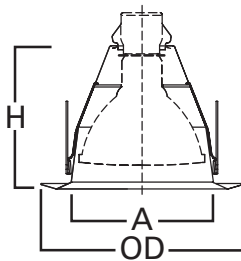

E26 6" Trim Series

DESCRIPTION

Open wet location, full reflector trim with self-flange in the 6" trim family for use in recessed downlighting. Compatible for use in Halo and other housings.

Catalog #		Type
Project		
Comments		Date
Prepared by		

SPECIFICATION FEATURES

- Open wet location showerlight for PAR30 and PAR38 outdoor rated lamps ONLY
- Torsion spring retention
- Socket supporting cone
- Self-flanged trim ring sized to hide gaps caused by construction tolerances.

Dimensions:

A: 5-7/16" [138mm]

H: 5-3/8" [138mm]

OD: 7-3/4" [197mm]

Lamp Gasket (included)

Housings	Max Lamp Compatibility
H7ICT H7ICAT	6146WH: 75W PAR30S, 75W PAR30L, 65W PAR38
H7RICT H7RICAT	6146SN, 6146TBZ: 60W PAR30S, 75W PAR30L, 65W PAR38
E7ICAT E7RICAT	
H7UICAT	75W PAR30S, 75W PAR30L, 90W PAR38
H7ICTNB H7ICATNB E7ICATNB	6146WH: 75W PAR30S, 75W PAR30L, 65W PAR38 6146SN, 6146TBZ: 60W PAR30S, 75W PAR30L, 65W PAR38
H7T H7RT	E7TAT E7RTAT 75W PAR30S, 75W PAR30L, 150W PAR38
H7TCP	6146WH: 75W PAR30S, 75W PAR30L, 120W PAR38 6146SN, 6146TBZ: 75W PAR30S, 75W PAR30L, 100W PAR38
H7TNB	E7TATNB 75W PAR30S, 75W PAR30L, 150W PAR38