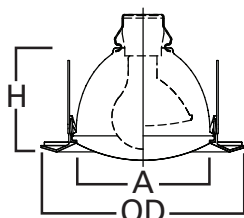

### DESCRIPTION

Frost glass dome lens trim with self-flange in the 6" trim family for use in recessed downlighting. Compatible for use in Halo and other housings.

Catalog #		Type
Project		
Comments		Date
Prepared by		

### SPECIFICATION FEATURES

- Low profile frost dome glass lens
- Wet location showerlight
- Torsion spring retention
- Non-conductive "Dead Front" polymer (plastic) trim ring and glass lens
- Socket supporting internal reflector
- Self-flanged trim ring sized to hide gaps caused by construction tolerances.

### Dimensions:

A: 5-1/8" [130mm]

H: 4-1/5" [107mm]

OD: 7-3/4" [197mm]

**6150WH**  
White Reflector

**6150SN**  
Satin Nickel Reflector

**6150TBZ**  
Tuscan Bronze Reflector