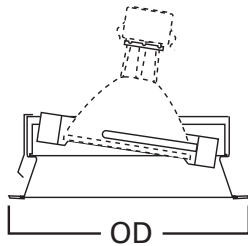

E26 6" Trim Series

DESCRIPTION

Adjustable regressed gimbal with splay 25° tilt, self-flanged in the 6" trim family for use in recessed downlighting. Compatible for use in Halo and other housings.

| | | |
|-------------|--|------|
| Catalog # | | Type |
| Project | | |
| Comments | | Date |
| Prepared by | | |

SPECIFICATION FEATURES

- 25° tilt
- Adjustable gimbal with splay trim for PAR38 lamps
- Removable trim ring
- Accessories available: TRM6 designer trim rings, OT403 oversize trim ring
- Friction clips on trim
- Socket supporting gimbal

Compatible with Halogen, Incandescent, LED* or CFL* lamps.

478P
White Splay,
White Trim

478
6-Inch Adjustable

Dimensions:

OD: 7-1/4"[184mm]

ORDERING INFORMATION

SAMPLE NUMBER: 478P

| Trim | Finish |
|----------------------------------|----------|
| 478P= 6" White Splay, White Trim | WH=White |