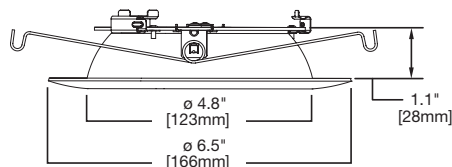

- For use with ML56 Series LED light modules
- Shallow baffle with self-flange
- Shallow height allows use in shallow or standard housings
- Wet location shower listed with ML56 LED Light Modules
- Torsion springs pull trim and light module tight to ceiling
- ML56 downlight trims and modules make any housing AIR-TITE™ (ASTM E283)
- For use with ML56 Series LED light modules

Compatible with ML56 LED System of LED Downlight Light Modules

600 Series - 80CRI, 600lm

5"/6" LED Retrofit Downlight Engine

ML5606827 - 2700K
ML5606830 - 3000K
ML5606835 - 3500K
ML5606840 - 4000K

600 Series - 90CRI, 600lm

5"/6" LED Retrofit Downlight Engine

ML5606927 - 2700K
ML5606930 - 3000K
ML5606935 - 3500K
ML5606940 - 4000K

900 Series - 80CRI, 900lm

5"/6" LED Retrofit Downlight Engine

ML5609827 - 2700K
ML5609830 - 3000K
ML5609835 - 3500K
ML5609840 - 4000K

900 Series - 90CRI, 900lm

5"/6" LED Retrofit Downlight Engine

ML5609927 - 2700K
ML5609930 - 3000K
ML5609935 - 3500K
ML5609940 - 4000K

1200 Series - 80CRI, 1200lm

5"/6" LED Retrofit Downlight Engine

ML5612827 - 2700K
ML5612830 - 3000K
ML5612835 - 3500K
ML5612840 - 4000K

1200 Series - 90CRI, 1200lm

5"/6" LED Retrofit Downlight Engine

ML5612927 - 2700K
ML5612930 - 3000K
ML5612935 - 3500K
ML5612940 - 4000K

596WB

596 Series LED Trim

5-Inch Shallow Baffle

For use with
Halo ML56
LED System
Light Modules

ORDERING INFORMATION

SAMPLE NUMBER: 596WB

Trim	Finish	Accessory
596= 5" Shallow Baffle	WB=White Baffle, White Flange	TRM590WH= 5" LED Oversize Trim Ring for use with 59* series trims, White 6.3" I.D., 7.5" O.D. Ring slips over LED trim. Inset design allows 5" trim to fit into oversize ring for an even trim surface