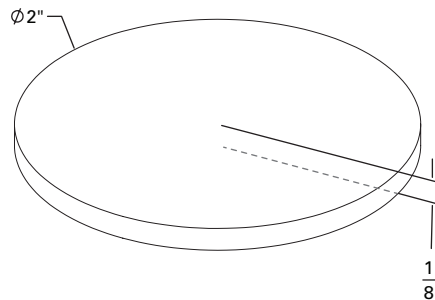

Pale Lavender

LSPINK

Surprise Pink

2-Inch Diameter Louver and Snoot for MR16 Type Lamps

LHEX
2-inch diameter matte black hex cell louver provides 45° cutoff, 50W maximum use limit.

LSA16

Matte black lamp snoot accessory, for use with die cast lamp capsule

L SERIES 2-Inch Media

2-Inch Diameter

LLNR

LSF

LLPINK

LLSTRAW

LSPD

LUV