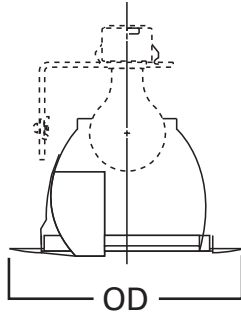

E26 6" Trim Series

DESCRIPTION

Open wall wash reflector in the 6" trim family for use in recessed downlighting. Compatible for use in Halo and other housings.

Catalog #		Type
Project		
Comments		Date
Prepared by		

SPECIFICATION FEATURES

- Designed to spread light on cabinets or wall close to ceiling and provide downlighting on counters

Dimensions:
OD: 7-1/4"[184mm]

Housings	Max Lamp Compatibility
H7UICAT	60W A19
H7T	H7TCP
H7RT	100W A19
E7TAT	
E7RTAT	

Compatible with Halogen, Incandescent, LED* or CFL* lamps.

424P
Open Wall Wash & Downlight,
White Trim

424

6-Inch Wall Wash

ORDERING INFORMATION

SAMPLE NUMBER: 424P

Trim	Finish
424P= 6" Open Wall Wash & Downlight, White Trim	WH=White Trim