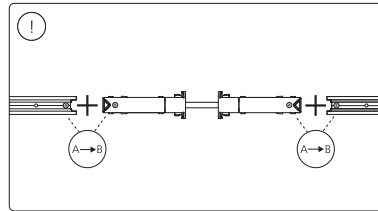

PHILIPS

hue personal wireless lighting

Perifo

Connector flexible corner
Connecteur d'angle flexible
Conector flexible para esquina

Signify North America Corporation
400 Crossing Blvd, Suite 600
Bridgewater, NJ 08807, USA

Signify Canada Ltd./Signify Canada Ltée.
281 Hillmount Road
Markham, ON, Canada L6C 2S3

Questions or Comments |
Questions ou commentaires :
1-800-555-0050

www.philips-hue.com

442296379292

© 2024 Signify Holding
All rights reserved

Last update: 04/2024

User manual
Notice d'emploi
Manual de usuario

GO TO 15