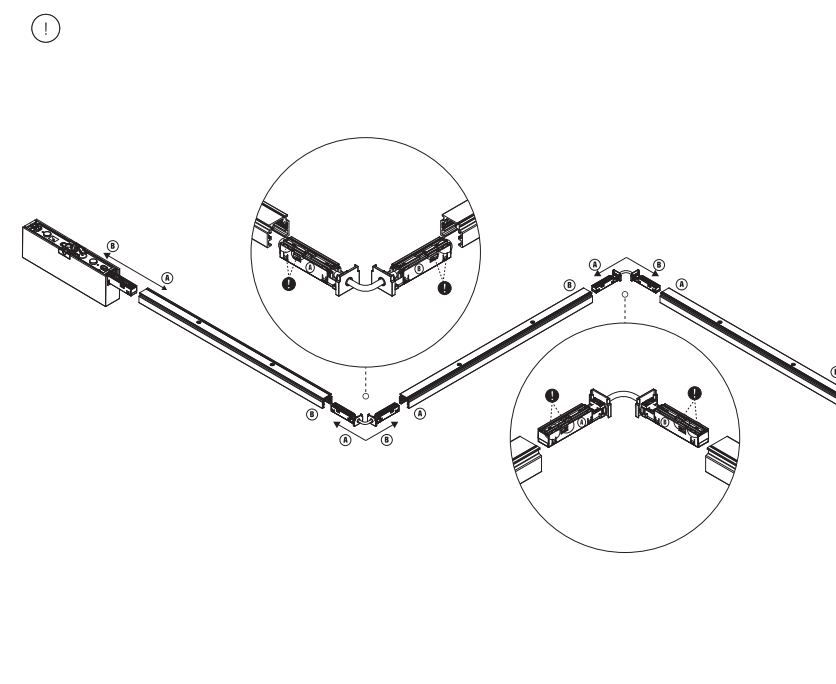

PHILIPS

hue personal wireless lighting

Perifo

Connector flexible corner
Connecteur d'angle flexible
Conector flexible para esquina

Signify North America Corporation
400 Crossing Blvd, Suite 600
Bridgewater, NJ 08807, USA

Signify Canada Ltd./Signify Canada Ltée.
281 Hillmount Road
Markham, ON, Canada L6C 2S3

Questions or Comments |
Questions ou commentaires :
1-800-555-0050

www.philips-hue.com

442296379292

© 2024 Signify Holding
All rights reserved

Last update: 04/2024

User manual
Notice d'emploi
Manual de usuario

GO TO 15