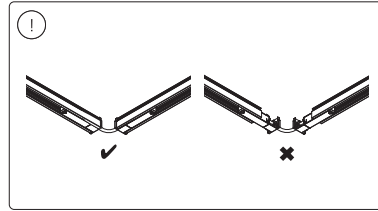

PHILIPS

hue personal wireless lighting

Perifo

Connector flexible corner
Connecteur d'angle flexible
Conector flexible para esquina

Signify North America Corporation
400 Crossing Blvd, Suite 600
Bridgewater, NJ 08807, USA

Signify Canada Ltd./Signify Canada Ltée.
281 Hillmount Road
Markham, ON, Canada L6C 2S3

Questions or Comments |
Questions ou commentaires :
1-800-555-0050

www.philips-hue.com

442296379292

© 2024 Signify Holding
All rights reserved

Last update: 04/2024

User manual
Notice d'emploi
Manual de usuario

GO TO 15