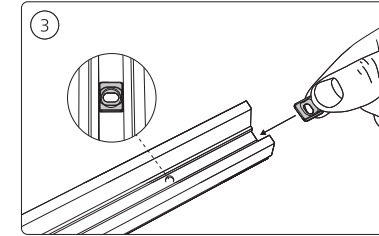

PHILIPS

hue personal wireless lighting

Perifo

Connector flexible corner
Connecteur d'angle flexible
Conector flexible para esquina

Signify North America Corporation
400 Crossing Blvd, Suite 600
Bridgewater, NJ 08807, USA

Signify Canada Ltd./Signify Canada Ltée.
281 Hillmount Road
Markham, ON, Canada L6C 2S3

Questions or Comments |
Questions ou commentaires :
1-800-555-0050

www.philips-hue.com

442296379292

© 2024 Signify Holding
All rights reserved

Last update: 04/2024

User manual
Notice d'emploi
Manual de usuario

GO TO 15