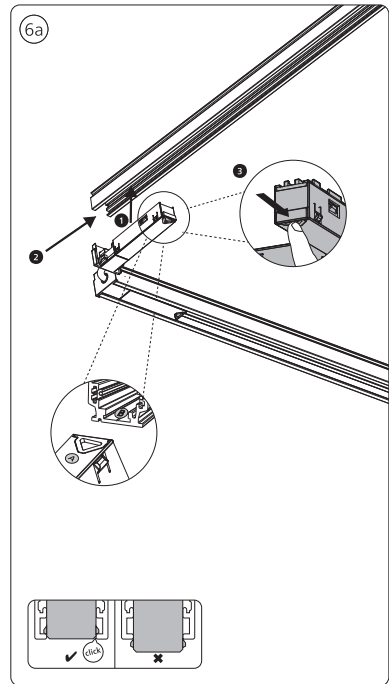

PHILIPS

hue personal wireless lighting

Perifo

Connector flexible corner
Connecteur d'angle flexible
Conector flexible para esquina

Signify North America Corporation
400 Crossing Blvd, Suite 600
Bridgewater, NJ 08807, USA

Signify Canada Ltd./Signify Canada Ltée.
281 Hillmount Road
Markham, ON, Canada L6C 2S3

Questions or Comments |
Questions ou commentaires :
1-800-555-0050

www.philips-hue.com

442296379292

© 2024 Signify Holding
All rights reserved

Last update: 04/2024

User manual
Notice d'emploi
Manual de usuario

GO TO 15