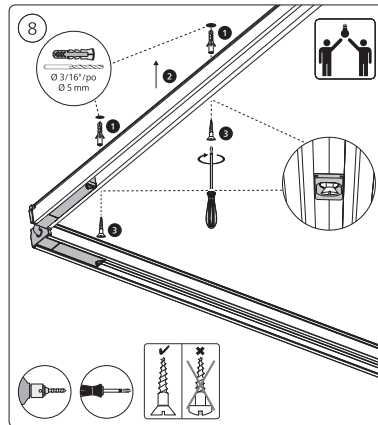

PHILIPS

hue personal wireless lighting

Perifo

Connector flexible corner
Connecteur d'angle flexible
Conector flexible para esquina

Signify North America Corporation
400 Crossing Blvd, Suite 600
Bridgewater, NJ 08807, USA

Signify Canada Ltd./Signify Canada Ltée.
281 Hillmount Road
Markham, ON, Canada L6C 2S3

Questions or Comments |
Questions ou commentaires :
1-800-555-0050

www.philips-hue.com

442296379292

© 2024 Signify Holding
All rights reserved

Last update: 04/2024

User manual
Notice d'emploi
Manual de usuario

GO TO 15