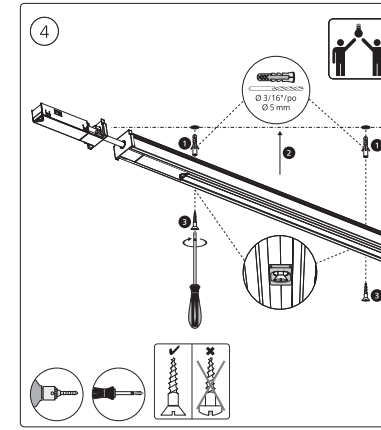

PHILIPS

hue personal wireless lighting

Perifo

Connector flexible corner
Connecteur d'angle flexible
Conector flexible para esquina

Signify North America Corporation
400 Crossing Blvd, Suite 600
Bridgewater, NJ 08807, USA

Signify Canada Ltd./Signify Canada Ltée.
281 Hillmount Road
Markham, ON, Canada L6C 2S3

Questions or Comments |
Questions ou commentaires :
1-800-555-0050

www.philips-hue.com

442296379292

© 2024 Signify Holding
All rights reserved

Last update: 04/2024

User manual
Notice d'emploi
Manual de usuario

GO TO 15