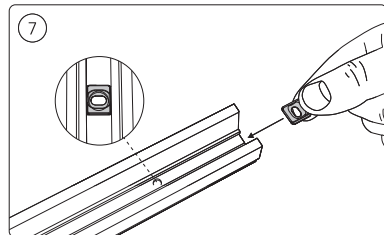

PHILIPS

hue personal wireless lighting

Perifo

Connector flexible corner
Connecteur d'angle flexible
Conector flexible para esquina

Signify North America Corporation
400 Crossing Blvd, Suite 600
Bridgewater, NJ 08807, USA

Signify Canada Ltd./Signify Canada Ltée.
281 Hillmount Road
Markham, ON, Canada L6C 2S3

Questions or Comments |
Questions ou commentaires :
1-800-555-0050

www.philips-hue.com

442296379292

© 2024 Signify Holding
All rights reserved

Last update: 04/2024

User manual
Notice d'emploi
Manual de usuario

GO TO 15