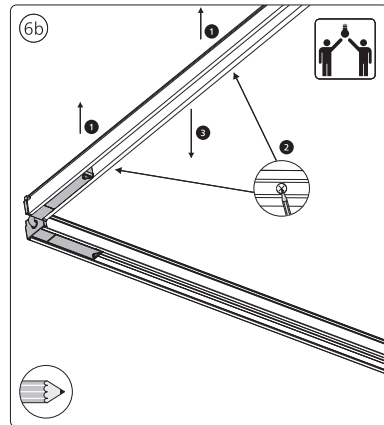

PHILIPS

hue personal wireless lighting

Perifo

Connector flexible corner
Connecteur d'angle flexible
Conector flexible para esquina

Signify North America Corporation
400 Crossing Blvd, Suite 600
Bridgewater, NJ 08807, USA

Signify Canada Ltd./Signify Canada Ltée.
281 Hillmount Road
Markham, ON, Canada L6C 2S3

Questions or Comments |
Questions ou commentaires :
1-800-555-0050

www.philips-hue.com

442296379292

© 2024 Signify Holding
All rights reserved

Last update: 04/2024

User manual
Notice d'emploi
Manual de usuario

GO TO 15