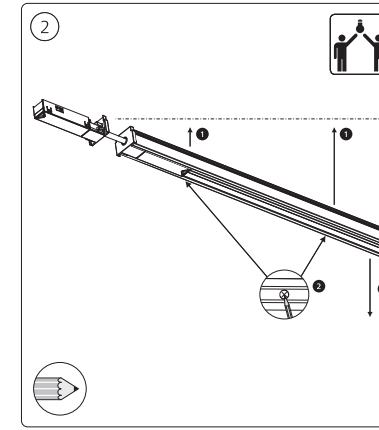

PHILIPS

hue personal wireless lighting

Perifo

Connector flexible corner
Connecteur d'angle flexible
Conector flexible para esquina

Signify North America Corporation
400 Crossing Blvd, Suite 600
Bridgewater, NJ 08807, USA

Signify Canada Ltd./Signify Canada Ltée.
281 Hillmount Road
Markham, ON, Canada L6C 2S3

Questions or Comments |
Questions ou commentaires :
1-800-555-0050

www.philips-hue.com

442296379292

© 2024 Signify Holding
All rights reserved

Last update: 04/2024

User manual
Notice d'emploi
Manual de usuario

GO TO 15