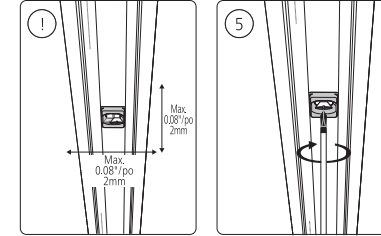

PHILIPS

hue personal wireless lighting

Perifo

Connector flexible corner
Connecteur d'angle flexible
Conector flexible para esquina

Signify North America Corporation
400 Crossing Blvd, Suite 600
Bridgewater, NJ 08807, USA

Signify Canada Ltd./Signify Canada Ltée.
281 Hillmount Road
Markham, ON, Canada L6C 2S3

Questions or Comments |
Questions ou commentaires :
1-800-555-0050

www.philips-hue.com

442296379292

© 2024 Signify Holding
All rights reserved

Last update: 04/2024

User manual
Notice d'emploi
Manual de usuario

GO TO 15