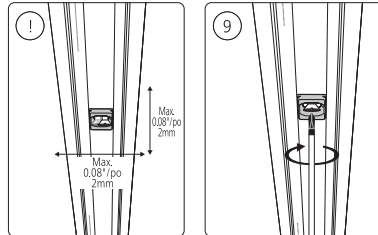

PHILIPS

hue personal wireless lighting

Perifo

Connector flexible corner
Connecteur d'angle flexible
Conector flexible para esquina

Signify North America Corporation
400 Crossing Blvd, Suite 600
Bridgewater, NJ 08807, USA

Signify Canada Ltd./Signify Canada Ltée.
281 Hillmount Road
Markham, ON, Canada L6C 2S3

Questions or Comments |
Questions ou commentaires :
1-800-555-0050

www.philips-hue.com

442296379292

© 2024 Signify Holding
All rights reserved

Last update: 04/2024

User manual
Notice d'emploi
Manual de usuario

GO TO 15