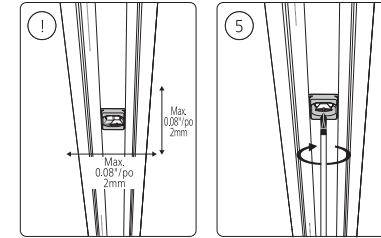

PHILIPS

hue personal wireless lighting

Perifo

Connector flexible corner
Connecteur d'angle flexible
Conector flexible para esquina

Signify North America Corporation
400 Crossing Blvd, Suite 600
Bridgewater, NJ 08807, USA

Signify Canada Ltd./Signify Canada Ltée.
281 Hillmount Road
Markham, ON, Canada L6C 2S3

Questions or Comments |
Questions ou commentaires :
1-800-555-0050

www.philips-hue.com

442296379292

© 2024 Signify Holding
All rights reserved

Last update: 04/2024

User manual
Notice d'emploi
Manual de usuario

GO TO 15