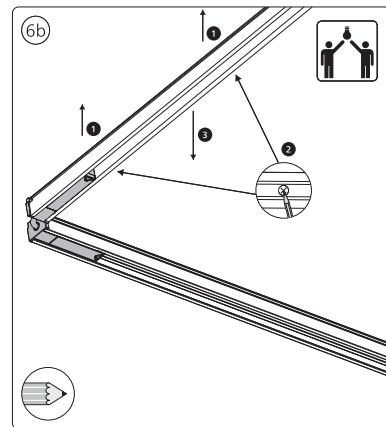

PHILIPS

hue personal wireless lighting

Perifo

Connector flexible corner
Connecteur d'angle flexible
Conector flexible para esquina

Signify North America Corporation
400 Crossing Blvd, Suite 600
Bridgewater, NJ 08807, USA

Signify Canada Ltd./Signify Canada Ltée.
281 Hillmount Road
Markham, ON, Canada L6C 2S3

Questions or Comments |
Questions ou commentaires :
1-800-555-0050

www.philips-hue.com

442296379292

© 2024 Signify Holding
All rights reserved

Last update: 04/2024

User manual
Notice d'emploi
Manual de usuario

GO TO 15