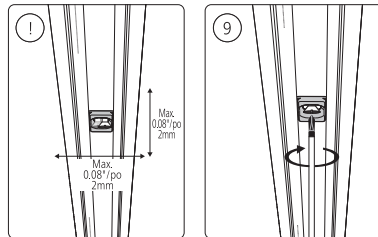

PHILIPS

hue personal wireless lighting

Perifo

Connector flexible corner
Connecteur d'angle flexible
Conector flexible para esquina

Signify North America Corporation
400 Crossing Blvd, Suite 600
Bridgewater, NJ 08807, USA

Signify Canada Ltd./Signify Canada Ltée.
281 Hillmount Road
Markham, ON, Canada L6C 2S3

Questions or Comments |
Questions ou commentaires :
1-800-555-0050

www.philips-hue.com

442296379292

© 2024 Signify Holding
All rights reserved

Last update: 04/2024

User manual
Notice d'emploi
Manual de usuario

GO TO 15