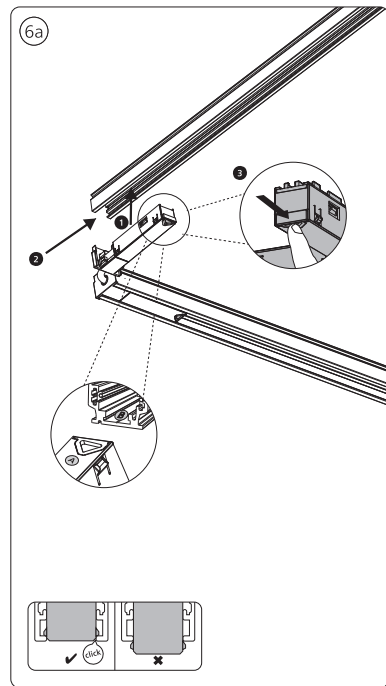

PHILIPS

hue personal wireless lighting

Perifo

Connector flexible corner
Connecteur d'angle flexible
Conector flexible para esquina

Signify North America Corporation
400 Crossing Blvd, Suite 600
Bridgewater, NJ 08807, USA

Signify Canada Ltd./Signify Canada Ltée.
281 Hillmount Road
Markham, ON, Canada L6C 2S3

Questions or Comments |
Questions ou commentaires :
1-800-555-0050

www.philips-hue.com

442296379292

© 2024 Signify Holding
All rights reserved

Last update: 04/2024

User manual
Notice d'emploi
Manual de usuario

GO TO 15