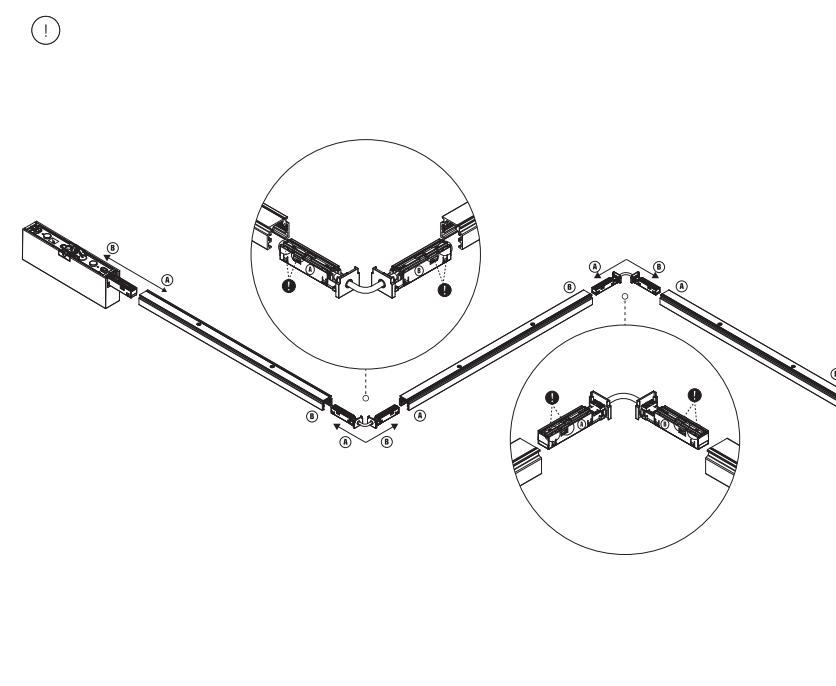

PHILIPS

hue personal wireless lighting

Perifo

Connector flexible corner
Connecteur d'angle flexible
Conector flexible para esquina

Signify North America Corporation
400 Crossing Blvd, Suite 600
Bridgewater, NJ 08807, USA

Signify Canada Ltd./Signify Canada Ltée.
281 Hillmount Road
Markham, ON, Canada L6C 2S3

Questions or Comments |
Questions ou commentaires :
1-800-555-0050

www.philips-hue.com

442296379292

© 2024 Signify Holding
All rights reserved

Last update: 04/2024

User manual
Notice d'emploi
Manual de usuario

GO TO 15