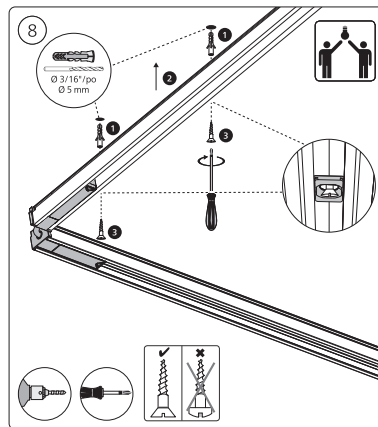

PHILIPS

hue personal wireless lighting

Perifo

Connector flexible corner
Connecteur d'angle flexible
Conector flexible para esquina

Signify North America Corporation
400 Crossing Blvd, Suite 600
Bridgewater, NJ 08807, USA

Signify Canada Ltd./Signify Canada Ltée.
281 Hillmount Road
Markham, ON, Canada L6C 2S3

Questions or Comments |
Questions ou commentaires :
1-800-555-0050

www.philips-hue.com

442296379292

© 2024 Signify Holding
All rights reserved

Last update: 04/2024

User manual
Notice d'emploi
Manual de usuario

GO TO 15