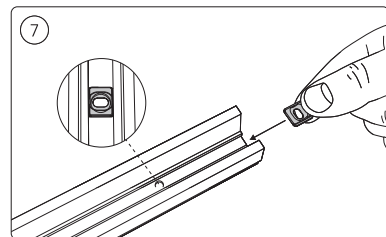

PHILIPS

hue personal wireless lighting

Perifo

Connector flexible corner
Connecteur d'angle flexible
Conector flexible para esquina

Signify North America Corporation
400 Crossing Blvd, Suite 600
Bridgewater, NJ 08807, USA

Signify Canada Ltd./Signify Canada Ltée.
281 Hillmount Road
Markham, ON, Canada L6C 2S3

Questions or Comments |
Questions ou commentaires :
1-800-555-0050

www.philips-hue.com

442296379292

© 2024 Signify Holding
All rights reserved

Last update: 04/2024

User manual
Notice d'emploi
Manual de usuario

GO TO 15