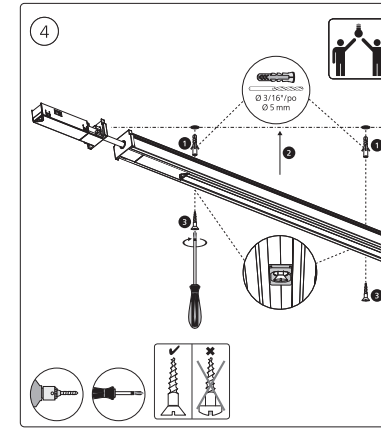

PHILIPS

hue personal wireless lighting

Perifo

Connector flexible corner
Connecteur d'angle flexible
Conector flexible para esquina

Signify North America Corporation
400 Crossing Blvd, Suite 600
Bridgewater, NJ 08807, USA

Signify Canada Ltd./Signify Canada Ltée.
281 Hillmount Road
Markham, ON, Canada L6C 2S3

Questions or Comments |
Questions ou commentaires :
1-800-555-0050

www.philips-hue.com

442296379292

© 2024 Signify Holding
All rights reserved

Last update: 04/2024

User manual
Notice d'emploi
Manual de usuario

GO TO 15