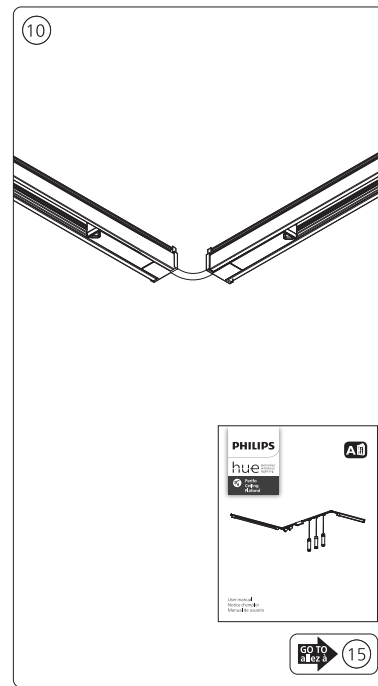

PHILIPS

hue personal wireless lighting

Perifo

Connector flexible corner
Connecteur d'angle flexible
Conector flexible para esquina

Signify North America Corporation
400 Crossing Blvd, Suite 600
Bridgewater, NJ 08807, USA

Signify Canada Ltd./Signify Canada Ltée.
281 Hillmount Road
Markham, ON, Canada L6C 2S3

Questions or Comments |
Questions ou commentaires :
1-800-555-0050

www.philips-hue.com

442296379292

© 2024 Signify Holding
All rights reserved

Last update: 04/2024

User manual
Notice d'emploi
Manual de usuario

GO TO 15