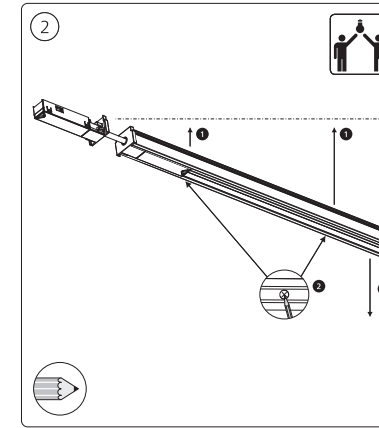

PHILIPS

hue personal wireless lighting

Perifo

Connector flexible corner
Connecteur d'angle flexible
Conector flexible para esquina

Signify North America Corporation
400 Crossing Blvd, Suite 600
Bridgewater, NJ 08807, USA

Signify Canada Ltd./Signify Canada Ltée.
281 Hillmount Road
Markham, ON, Canada L6C 2S3

Questions or Comments |
Questions ou commentaires :
1-800-555-0050

www.philips-hue.com

442296379292

© 2024 Signify Holding
All rights reserved

Last update: 04/2024

User manual
Notice d'emploi
Manual de usuario

GO TO 15