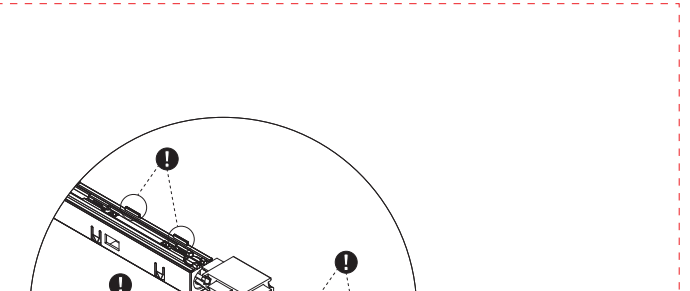

Signify North America Corporation
400 Crossing Blvd, Suite 600 Bridgewater, NJ 08807, USA
Signify Canada Ltd./Signify Canada Ltée.
281 Hillmount Road, Markham, ON, Canada L6C 2S3

www.philips-hue.com
44229637925