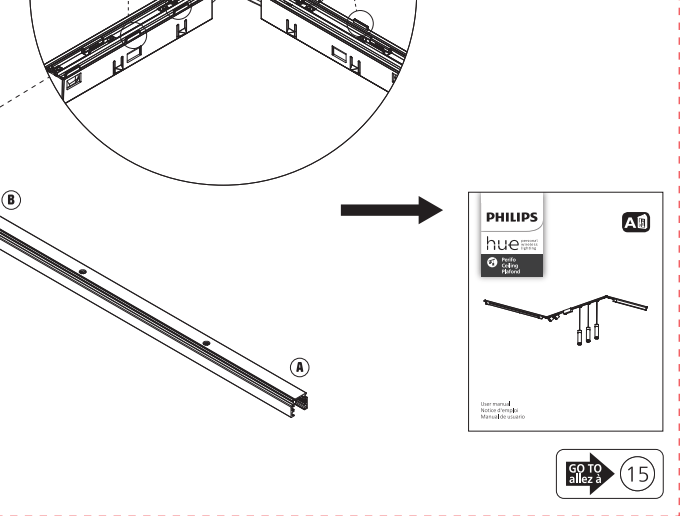

Signify North America Corporation
400 Crossing Blvd, Suite 600 Bridgewater, NJ 08807, USA
Signify Canada Ltd./Signify Canada Ltée.
281 Hillmount Road, Markham, ON, Canada L6C 2S3

www.philips-hue.com
44229637925