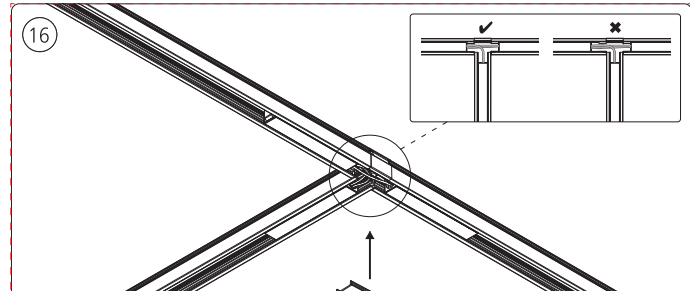

Signify North America Corporation
400 Crossing Blvd, Suite 600 Bridgewater, NJ 08807, USA
Signify Canada Ltd./Signify Canada Ltée.
281 Hillmount Road, Markham, ON, Canada L6C 2S3

www.philips-hue.com
44229637925