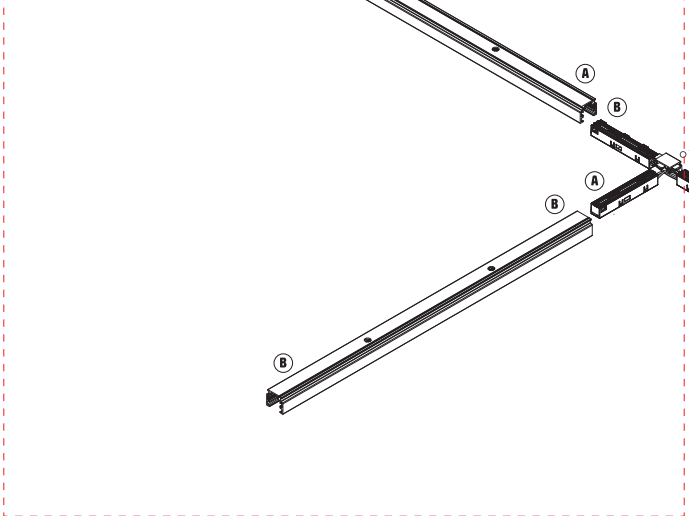

Signify North America Corporation
400 Crossing Blvd, Suite 600 Bridgewater, NJ 08807, USA
Signify Canada Ltd./Signify Canada Ltée.
281 Hillmount Road, Markham, ON, Canada L6C 2S3

www.philips-hue.com
44229637925