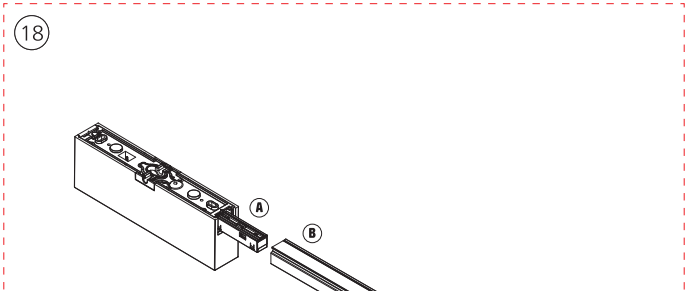

Signify North America Corporation
400 Crossing Blvd, Suite 600 Bridgewater, NJ 08807, USA
Signify Canada Ltd./Signify Canada Ltée.
281 Hillmount Road, Markham, ON, Canada L6C 2S3

www.philips-hue.com
44229637925