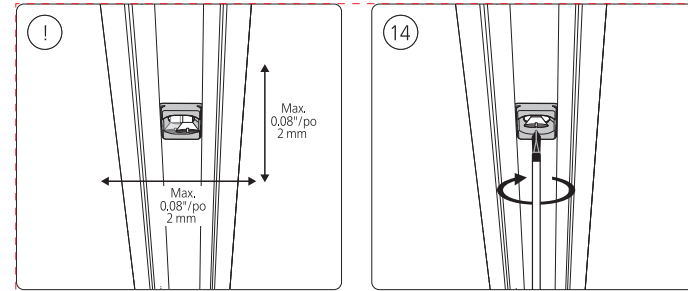

Signify North America Corporation
400 Crossing Blvd, Suite 600 Bridgewater, NJ 08807, USA
Signify Canada Ltd./Signify Canada Ltée.
281 Hillmount Road, Markham, ON, Canada L6C 2S3

www.philips-hue.com
44229637925