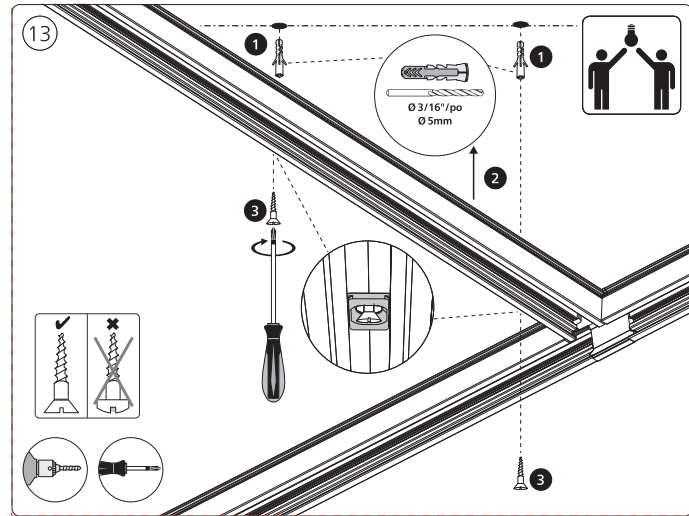

Signify North America Corporation
400 Crossing Blvd, Suite 600 Bridgewater, NJ 08807, USA
Signify Canada Ltd./Signify Canada Ltée.
281 Hillmount Road, Markham, ON, Canada L6C 2S3

www.philips-hue.com
44229637925