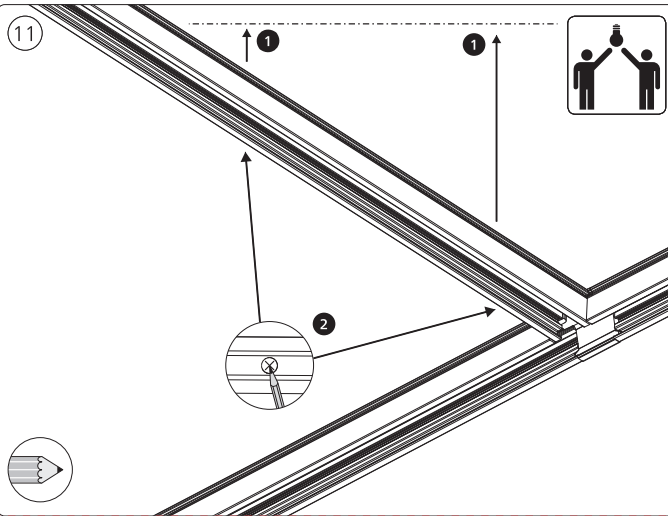

Signify North America Corporation
400 Crossing Blvd, Suite 600 Bridgewater, NJ 08807, USA
Signify Canada Ltd./Signify Canada Ltée.
281 Hillmount Road, Markham, ON, Canada L6C 2S3

www.philips-hue.com
44229637925