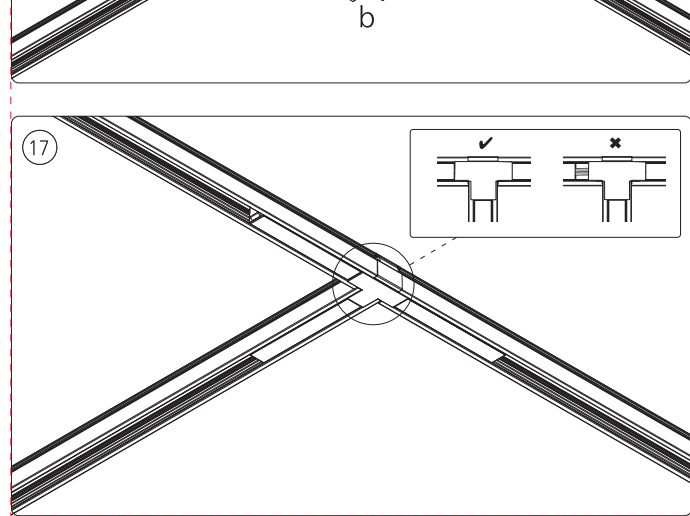

Signify North America Corporation
400 Crossing Blvd, Suite 600 Bridgewater, NJ 08807, USA
Signify Canada Ltd./Signify Canada Ltée.
281 Hillmount Road, Markham, ON, Canada L6C 2S3

www.philips-hue.com
44229637925