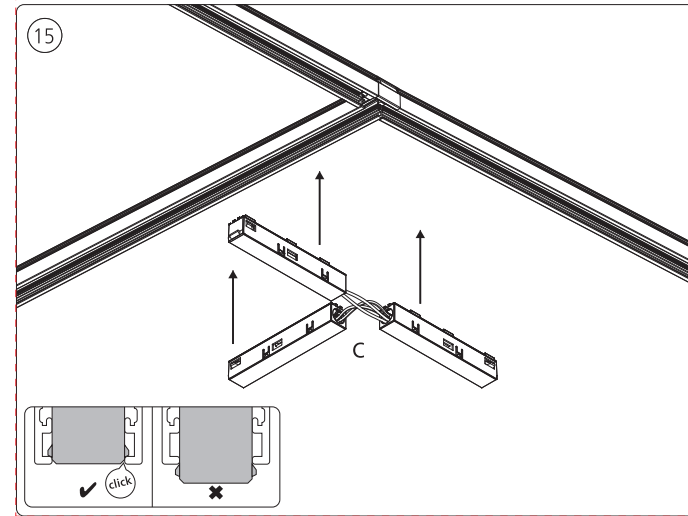

Signify North America Corporation
400 Crossing Blvd, Suite 600 Bridgewater, NJ 08807, USA
Signify Canada Ltd./Signify Canada Ltée.
281 Hillmount Road, Markham, ON, Canada L6C 2S3

www.philips-hue.com
44229637925