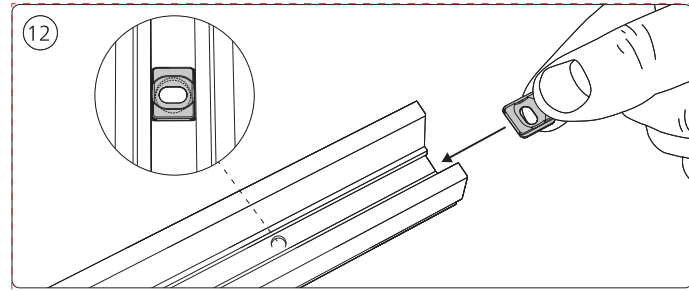

Signify North America Corporation
400 Crossing Blvd, Suite 600 Bridgewater, NJ 08807, USA
Signify Canada Ltd./Signify Canada Ltée.
281 Hillmount Road, Markham, ON, Canada L6C 2S3

www.philips-hue.com
44229637925