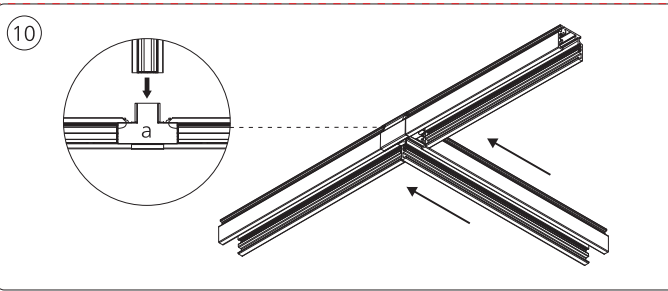

Signify North America Corporation
400 Crossing Blvd, Suite 600 Bridgewater, NJ 08807, USA
Signify Canada Ltd./Signify Canada Ltée.
281 Hillmount Road, Markham, ON, Canada L6C 2S3

www.philips-hue.com
44229637925