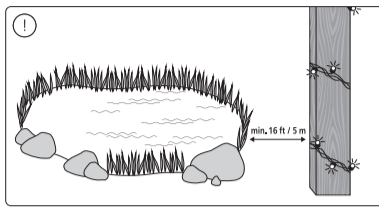

PHILIPS

hue personal wireless lighting

Festavia String lights | luz string 100 / 250 LEDs

Signify North America Corporation 400 Crossing Blvd, Suite 600 Bridgewater, NJ 08807, USA

Questions or Comments: 1-800-555-0050

Importado y/o distribuido en México por: Signify Mexico S.A. De C.V. Av. La Palma No. 6, La Herradura, Huixquilucan, Edo de México, C.P. 52784, México RFC PME-620620-E84

Centro de contacto: 800-508-9000

www.philips-hue.com

442296205432

© 2024 Signify Holding All rights reserved

Last update: 01/2024

User manual Manual do usuário

2

3