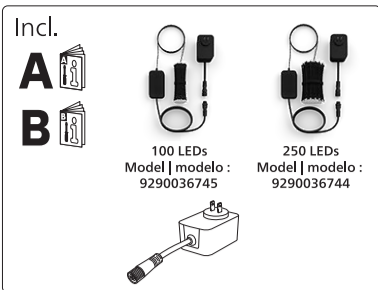

PHILIPS

hue personal wireless lighting

Festavia String lights | luz string 100 / 250 LEDs

Signify North America Corporation 400 Crossing Blvd, Suite 600 Bridgewater, NJ 08807, USA

Questions or Comments: 1-800-555-0050