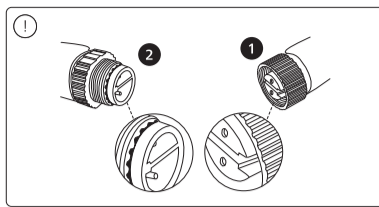

PHILIPS

hue personal wireless lighting

Festavia String lights | luz string 100 / 250 LEDs

Signify North America Corporation 400 Crossing Blvd, Suite 600 Bridgewater, NJ 08807, USA

Questions or Comments: 1-800-555-0050

Importado y/o distribuido en México por: Signify Mexico S.A. De C.V. Av. La Palma No. 6, La Herradura, Huixquilucan, Edo de México, C.P. 52784, México RFC PME-620620-E84

Centro de contacto: 800-508-9000

www.philips-hue.com

442296205432

© 2024 Signify Holding All rights reserved

Last update: 01/2024

User manual Manual do usuário

2

3