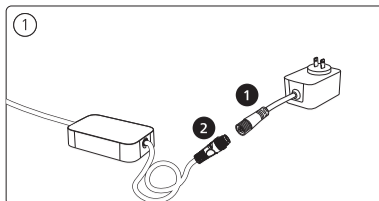

PHILIPS

hue personal wireless lighting

Festavia String lights | luz string 100 / 250 LEDs

Signify North America Corporation 400 Crossing Blvd, Suite 600 Bridgewater, NJ 08807, USA

Questions or Comments: 1-800-555-0050