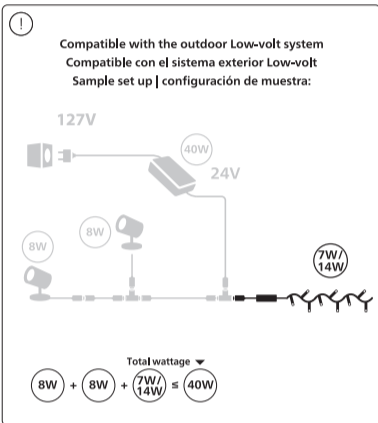

5

6

7

IMPORTANT SAFETY INSTRUCTIONS - READ AND FOLLOW ALL SAFETY INSTRUCTIONS

Do not use seasonal products outdoors unless marked suitable for indoor and outdoor use. When products are used in outdoor applications, connect the product to a Ground Fault Circuit Interrupting (GFCI) outlet. If one is not provided, contact a qualified electrician for proper installation. This seasonal use product is not intended for permanent installation or use. Do not mount or place near gas or electric heaters, fireplace, candles