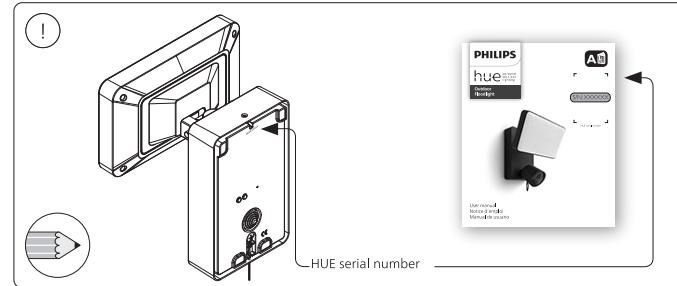

PHILIPS

hue personal wireless lighting

Secure Floodlight camera
Secure Floodlight pour caméra

HUE serial number

Signify North America Corporation
400 Crossing Blvd, Suite 600
Bridgewater, NJ 08807, USA

Signify Canada Ltd./Signify Canada Ltée
281 Hillmount Road,
Markham, ON, Canada L6C 2S3