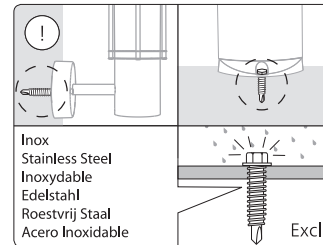

PHILIPS

hue personal wireless lighting

Secure Floodlight camera
Secure Floodlight pour caméra

HUE serial number

Signify North America Corporation
400 Crossing Blvd, Suite 600
Bridgewater, NJ 08807, USA

Signify Canada Ltd./Signify Canada Ltée
281 Hillmount Road,
Markham, ON, Canada L6C 2S3