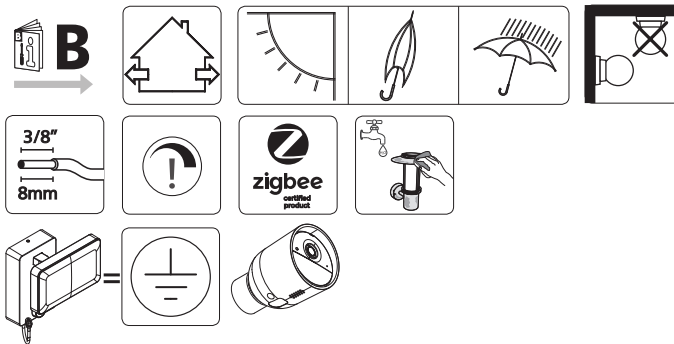

PHILIPS

hue personal wireless lighting

Secure Floodlight camera
Secure Floodlight pour caméra

HUE serial number

Signify North America Corporation
400 Crossing Blvd, Suite 600
Bridgewater, NJ 08807, USA

Signify Canada Ltd./Signify Canada Ltée
281 Hillmount Road,
Markham, ON, Canada L6C 2S3