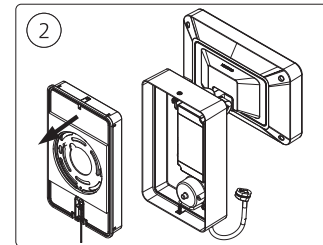

PHILIPS

hue personal wireless lighting

Secure Floodlight camera
Secure Floodlight pour caméra

HUE serial number

Signify North America Corporation
400 Crossing Blvd, Suite 600
Bridgewater, NJ 08807, USA

Signify Canada Ltd./Signify Canada Ltée
281 Hillmount Road,
Markham, ON, Canada L6C 2S3