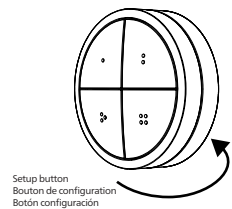

PHILIPS

hue personal wireless lighting

Tap dial switch