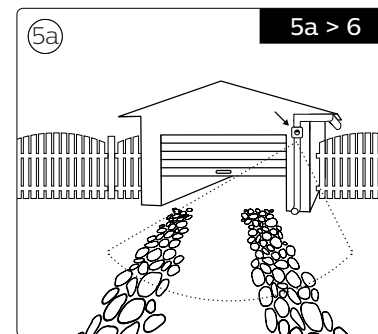

PHILIPS

hue personal wireless lighting

Outdoor sensor

Signify North America Corporation
400 Crossing Blvd, Suite 600
Bridgewater, NJ 08807, USA

Signify Canada Ltd./Signify Canada Ltée.
281 Hillmount Road,
Markham, ON, Canada L6C 2S3
Questions or Comments / Questions ou commentaires
1-800-555-0050