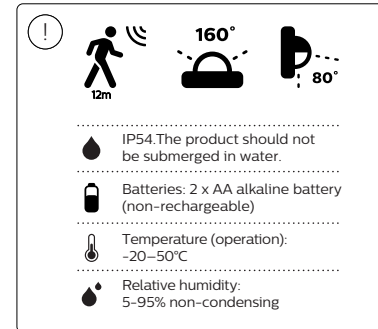

PHILIPS

hue personal wireless lighting

Outdoor sensor

Signify North America Corporation
400 Crossing Blvd, Suite 600
Bridgewater, NJ 08807, USA

Signify Canada Ltd./Signify Canada Ltée.
281 Hillmount Road,
Markham, ON, Canada L6C 2S3
Questions or Comments / Questions ou commentaires
1-800-555-0050