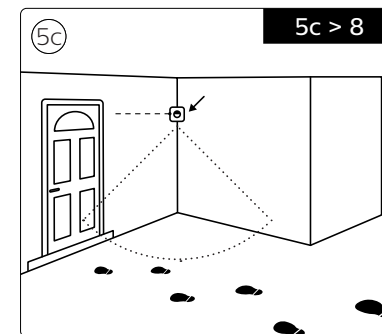

PHILIPS

hue personal wireless lighting

Outdoor sensor

Signify North America Corporation
400 Crossing Blvd, Suite 600
Bridgewater, NJ 08807, USA

Signify Canada Ltd./Signify Canada Ltée.
281 Hillmount Road,
Markham, ON, Canada L6C 2S3
Questions or Comments / Questions ou commentaires
1-800-555-0050