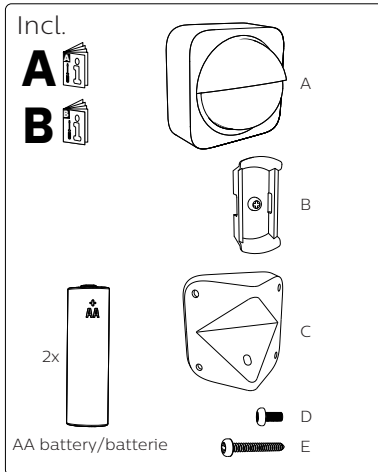

PHILIPS

hue personal wireless lighting

Outdoor sensor

Signify North America Corporation
400 Crossing Blvd, Suite 600
Bridgewater, NJ 08807, USA

Signify Canada Ltd./Signify Canada Ltée.
281 Hillmount Road,
Markham, ON, Canada L6C 2S3
Questions or Comments / Questions ou commentaires
1-800-555-0050