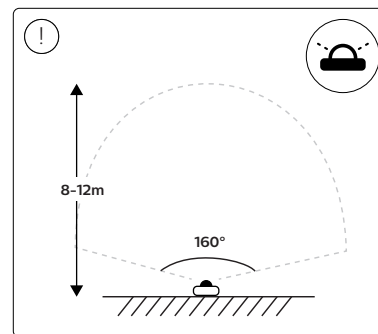

PHILIPS

hue personal wireless lighting

Outdoor sensor

Signify North America Corporation
400 Crossing Blvd, Suite 600
Bridgewater, NJ 08807, USA

Signify Canada Ltd./Signify Canada Ltée.
281 Hillmount Road,
Markham, ON, Canada L6C 2S3
Questions or Comments / Questions ou commentaires
1-800-555-0050