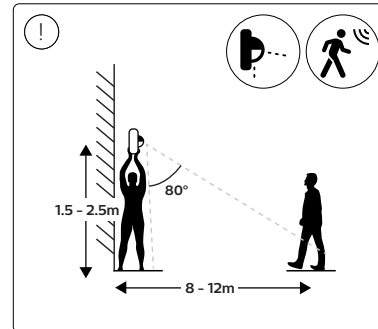

PHILIPS

hue personal wireless lighting

Outdoor sensor

Signify North America Corporation
400 Crossing Blvd, Suite 600
Bridgewater, NJ 08807, USA

Signify Canada Ltd./Signify Canada Ltée.
281 Hillmount Road,
Markham, ON, Canada L6C 2S3
Questions or Comments / Questions ou commentaires
1-800-555-0050