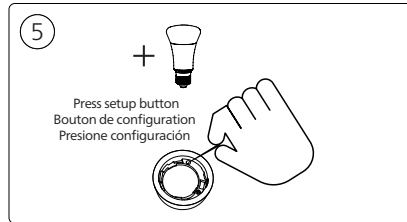

**PHILIPS**

hue personal wireless lighting

Smart Button  
Bouton Smart  
Botón inteligente  
9290022230A

Signify North America Corporation  
400 Crossing Blvd, Suite 600  
Bridgewater, NJ 08807, USA

Signify Canada Ltd./Signify Canada Ltée.  
281 Hillmount Road,  
Markham, ON, Canada L6C 2S3  
Questions or Comments / Questions ou commentaires :  
1-800-555-0050