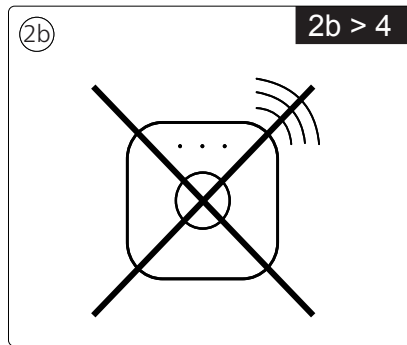

**PHILIPS**

hue personal wireless lighting

Smart Button  
Bouton Smart  
Botón inteligente  
9290022230A

Signify North America Corporation  
400 Crossing Blvd, Suite 600  
Bridgewater, NJ 08807, USA

Signify Canada Ltd./Signify Canada Ltée.  
281 Hillmount Road,  
Markham, ON, Canada L6C 2S3  
Questions or Comments / Questions ou commentaires :  
1-800-555-0050