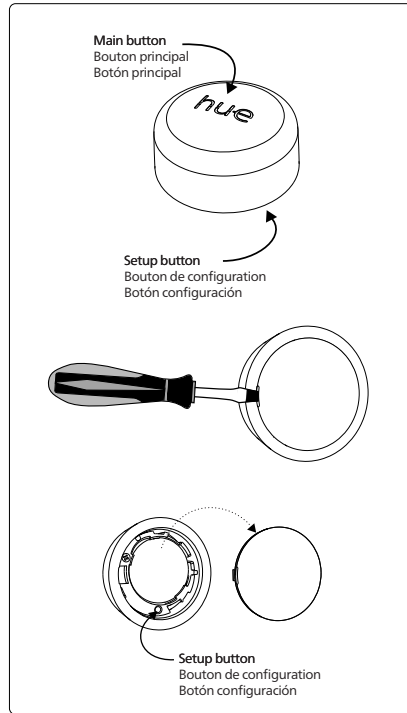

**PHILIPS**

hue personal wireless lighting

Smart Button  
Bouton Smart  
Botón inteligente  
9290022230A

Signify North America Corporation  
400 Crossing Blvd, Suite 600  
Bridgewater, NJ 08807, USA

Signify Canada Ltd./Signify Canada Ltée.  
281 Hillmount Road,  
Markham, ON, Canada L6C 2S3  
Questions or Comments / Questions ou commentaires :  
1-800-555-0050