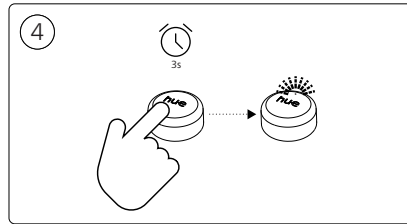

**PHILIPS**

hue personal wireless lighting

Smart Button  
Bouton Smart  
Botón inteligente  
9290022230A

Signify North America Corporation  
400 Crossing Blvd, Suite 600  
Bridgewater, NJ 08807, USA

Signify Canada Ltd./Signify Canada Ltée.  
281 Hillmount Road,  
Markham, ON, Canada L6C 2S3  
Questions or Comments / Questions ou commentaires :  
1-800-555-0050