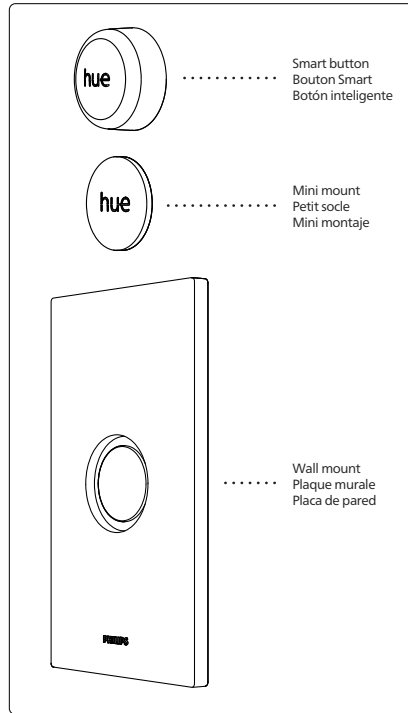

**PHILIPS**

hue personal wireless lighting

Smart Button  
Bouton Smart  
Botón inteligente  
9290022230A

Signify North America Corporation  
400 Crossing Blvd, Suite 600  
Bridgewater, NJ 08807, USA

Signify Canada Ltd./Signify Canada Ltée.  
281 Hillmount Road,  
Markham, ON, Canada L6C 2S3  
Questions or Comments / Questions ou commentaires :  
1-800-555-0050