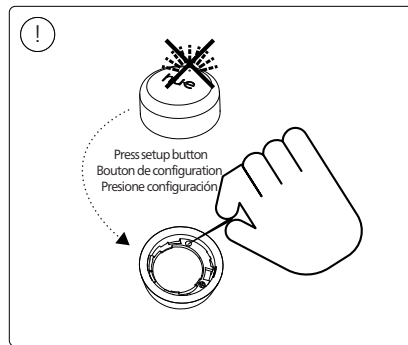

**PHILIPS**

hue personal wireless lighting

Smart Button  
Bouton Smart  
Botón inteligente  
9290022230A

Signify North America Corporation  
400 Crossing Blvd, Suite 600  
Bridgewater, NJ 08807, USA

Signify Canada Ltd./Signify Canada Ltée.  
281 Hillmount Road,  
Markham, ON, Canada L6C 2S3  
Questions or Comments / Questions ou commentaires :  
1-800-555-0050