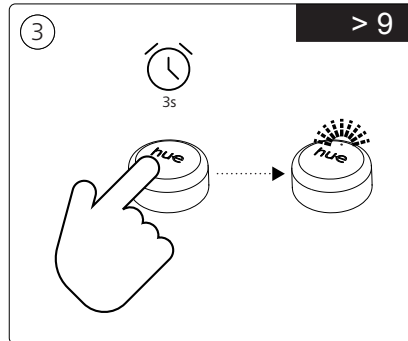

**PHILIPS**

hue personal wireless lighting

Smart Button  
Bouton Smart  
Botón inteligente  
9290022230A

Signify North America Corporation  
400 Crossing Blvd, Suite 600  
Bridgewater, NJ 08807, USA

Signify Canada Ltd./Signify Canada Ltée.  
281 Hillmount Road,  
Markham, ON, Canada L6C 2S3  
Questions or Comments / Questions ou commentaires :  
1-800-555-0050