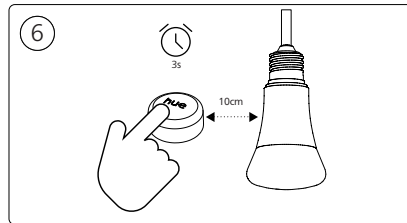

**PHILIPS**

hue personal wireless lighting

Smart Button  
Bouton Smart  
Botón inteligente  
9290022230A

Signify North America Corporation  
400 Crossing Blvd, Suite 600  
Bridgewater, NJ 08807, USA

Signify Canada Ltd./Signify Canada Ltée.  
281 Hillmount Road,  
Markham, ON, Canada L6C 2S3  
Questions or Comments / Questions ou commentaires :  
1-800-555-0050