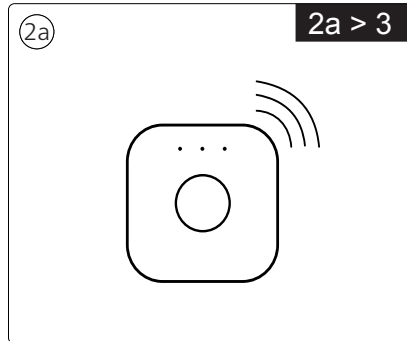

**PHILIPS**

hue personal wireless lighting

Smart Button  
Bouton Smart  
Botón inteligente  
9290022230A

Signify North America Corporation  
400 Crossing Blvd, Suite 600  
Bridgewater, NJ 08807, USA

Signify Canada Ltd./Signify Canada Ltée.  
281 Hillmount Road,  
Markham, ON, Canada L6C 2S3  
Questions or Comments / Questions ou commentaires :  
1-800-555-0050