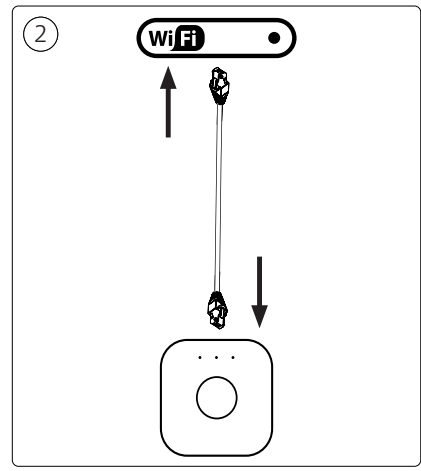

**PHILIPS**

hue personal wireless lighting

Bridge

Signify North America Corporation  
400 Crossing Blvd, Suite 600  
Bridgewater, NJ 08807, USA

Signify Canada Ltd./Signify Canada Ltée.  
281 Hillmount Road,  
Markham, ON, Canada L6C 2S3  
Questions or Comments / Questions ou commentaires :  
1-800-555-0050