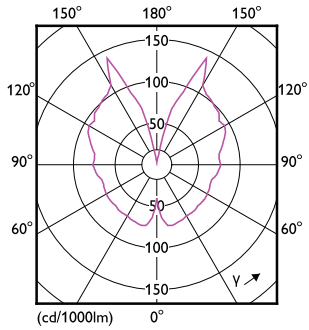

Maatschets

Product	D	C
LED classic 25W G120 E27 gradient D 1PF	125 mm	178 mm

Fotometrische gegevens

General uniform lighting - LED classic 25W G120 E27 gradient D 1PF

Spectral Power Distribution Colour - LED classic 25W G120 E27 gradient D 1PF

Klassieke filament LEDbulb

Fotometrische gegevens

Light Distribution Diagram - LED classic 25W G120 E27 gradient D 1PF

Levensduur

Life Expectancy Diagram - LED classic 25W G120 E27 gradient D 1PF

Lumen Maintenance Diagram - LED classic 25W G120 E27 gradient D 1PF