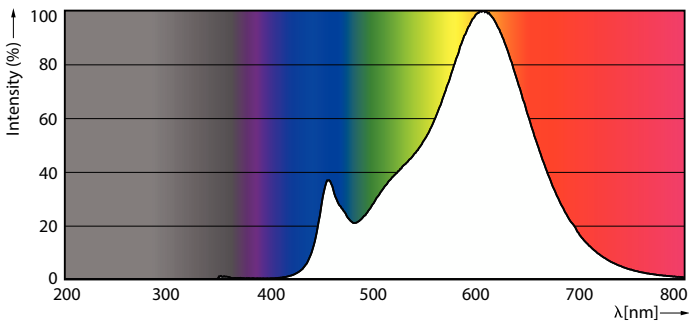

## Fotometriska data

Spectral Power Distribution Colour - LED classic 50W G120 E27 WW CM D RF

Light Distribution Diagram - LED classic 50W G120 E27 WW CM D RF