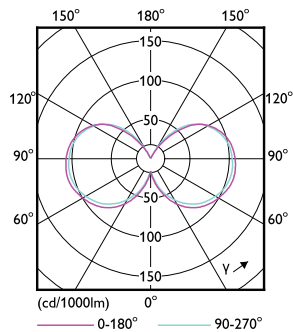

## Måttskiss

Product	D	C
LED classic 50W G120 E27 WW CM D RF	125 mm	180 mm

## Fotometriska data

Spectral Power Distribution Colour - LED classic 50W G120 E27 WW CM D RF

Light Distribution Diagram - LED classic 50W G120 E27 WW CM D RF