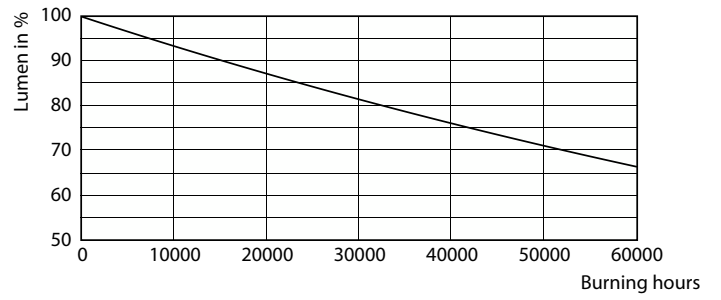

LED Corn Cobs

Lifetime

Life Expectancy Diagram - 36CC/LED/850/ND E26 G2 BB 6/1

Lumen Maintenance Diagram - 36CC/LED/850/ND E26 G2 BB 6/1