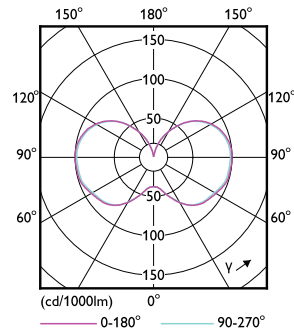

Light Distribution Diagram - 36CC/LED/850/ND E26 G2 BB 6/1