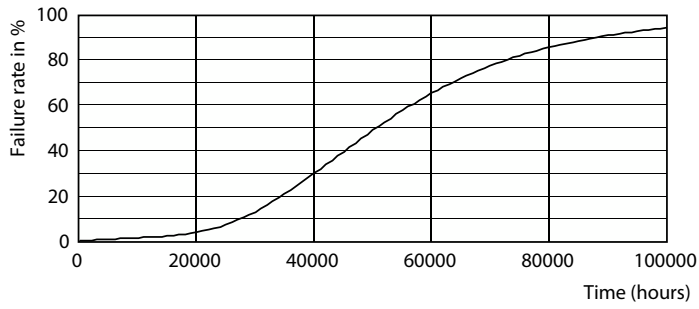

LED Corn Cobs

Lifetime

Life Expectancy Diagram - 36CC/LED/850/ND E26 G2 BB 6/1

Lumen Maintenance Diagram - 36CC/LED/850/ND E26 G2 BB 6/1