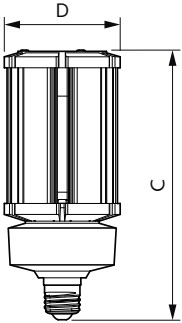

LED Corn Cobs

Product Data

Order product name	36CC/LED/850/ND E26 G2 BB 6/1
Full product name	36CC/LED/850/ND E26 G2 BB 6/1
Order code	929002396004
Material Nr. (12NC)	929002396004
Numerator - Quantity Per Pack	1

EAN/UPC - Product/Case	046677559717
Numerator - Packs per outer box	6
EAN/UPC - Case	50046677559712

Dimensional drawing

Product	D	C
36CC/LED/850/ND E26 G2 BB 6/1	85 mm	201 mm