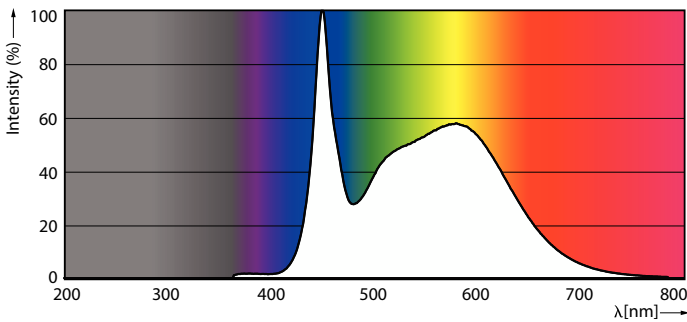

Spectral Power Distribution Colour - 36CC/LED/850/ND E26 G2 BB 6/1