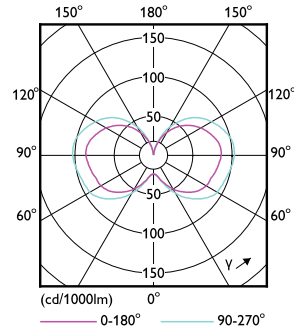

Light Distribution Diagram - 27CC/LED/850/ND E26 G2 BB 6/1