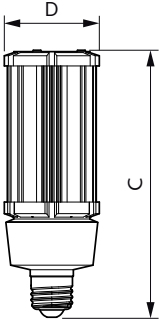

Product data

General Information	
Cap-Base	E26 [Single Contact Medium Screw]
Nominal lifetime	50,000 hour(s)
Switching Cycle	50,000
Lighting Technology	LED
EU RoHS compliant	Yes
Light Technical	
Color Code	850 [CCT of 5000K]
Luminous Flux	3,800 lm
Color Designation	Daylight
Correlated Color Temperature (Nom)	5000 K
Luminous Efficacy (rated) (Nom)	140.00 lm/W
Color Consistency	ANSI 5000K quadrangle
Color rendering index (CRI)	80
LLMF At End Of Nominal Lifetime (Nom)	70 %
Operating and Electrical	
Line Frequency	50 to 60 Hz
Input Frequency	50 to 60 Hz
Power Consumption	27 W
Lamp Current (Nom)	300 mA
Starting Time (Nom)	1 s

Warm-up time to 60% light	1 s
Power Factor (Fraction)	0.9
Voltage (Nom)	100-277 V
UL Type	HIB_UL Type B (UL Listed+Classified)
Temperature	
Ambient temperature range	-20 °C to 45 °C
T-Case Maximum (Nom)	60 °C
Controls and Dimming	
Dimmable	No
Mechanical and Housing	
Bulb Finish	Clear
Bulb Material	Plastic
Bulb Shape	Corncob
Approval and Application	
Energy Consumption kWh/1000 h	27 kWh
Application Conditions	
can it be used in closed luminaires	Yes

LED Corn Cobs

Product Data

Order product name	27CC/LED/850/ND E26 G2 BB 6/1
Full product name	27CC/LED/850/ND E26 G2 BB 6/1
Order code	929002395704
Material Nr. (12NC)	929002395704
Numerator - Quantity Per Pack	1

EAN/UPC - Product/Case	046677559687
Numerator - Packs per outer box	6
EAN/UPC - Case	50046677559682

Dimensional drawing

Product	D	C
27CC/LED/850/ND E26 G2 BB 6/1	60 mm	170 mm

Photometric data

General uniform lighting - 27CC/LED/850/ND E26 G2 BB 6/1