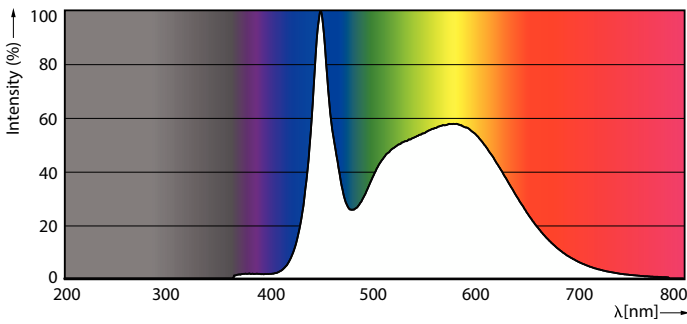

Product data

General Information	
Cap-Base	E26 [Single Contact Medium Screw]
Nominal lifetime	50,000 hour(s)
Switching Cycle	50,000
Lighting Technology	LED
EU RoHS compliant	Yes
Light Technical	
Color Code	850 [CCT of 5000K]
Luminous Flux	3,800 lm
Color Designation	Daylight
Correlated Color Temperature (Nom)	5000 K
Luminous Efficacy (rated) (Nom)	140.00 lm/W
Color Consistency	ANSI 5000K quadrangle
Color rendering index (CRI)	80
LLMF At End Of Nominal Lifetime (Nom)	70 %
Operating and Electrical	
Line Frequency	50 to 60 Hz
Input Frequency	50 to 60 Hz
Power Consumption	27 W
Lamp Current (Nom)	300 mA
Starting Time (Nom)	1 s

LED Corn Cobs

Product Data

Order product name	27CC/LED/850/ND E26 G2 BB 6/1
Full product name	27CC/LED/850/ND E26 G2 BB 6/1
Order code	929002395704
Material Nr. (12NC)	929002395704
Numerator - Quantity Per Pack	1

Light Distribution Diagram - 27CC/LED/850/ND E26 G2 BB 6/1

Spectral Power Distribution Colour - 27CC/LED/850/ND E26 G2 BB 6/1

LED Corn Cobs

Lifetime

Life Expectancy Diagram - 27CC/LED/850/ND E26 G2 BB 6/1