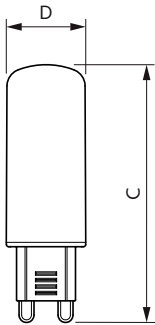

Maatschets

Product	D	C
CorePro LEDcapsuleMV 4-40W G9 827 D	18 mm	59 mm

Fotometrische gegevens

Spectral Power Distribution Colour - CorePro LEDcapsuleMV 4-40W G9 827 D

General uniform lighting - CorePro LEDcapsuleMV 4-40W G9 827 D