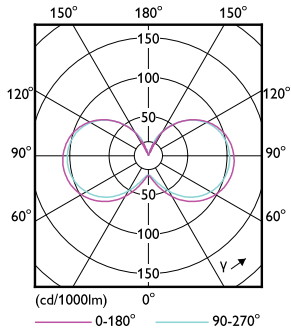

CorePro LEDcapsule MV

Fotometriska data

Light Distribution Diagram - CorePro LEDcapsuleMV 2.6-25W G9 827 D