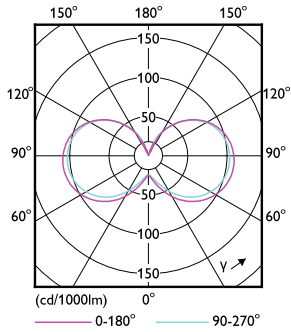

CorePro LEDcapsule MV

Fotometriske data

Light Distribution Diagram - CorePro LEDcapsuleMV 2.6-25W G9 827 D