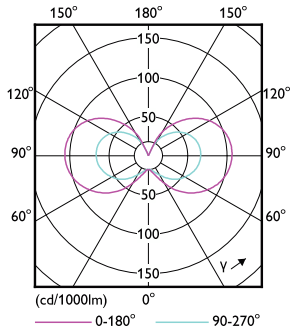

CorePro LEDcapsule LV

Fotometriska data

Light Distribution Diagram - CorePro LEDcapsuleLV 1.8-20W GY6.35 830