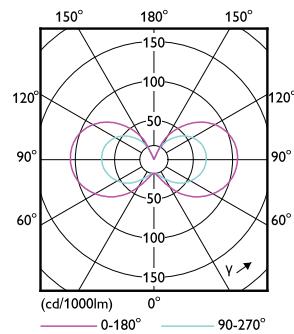

Product data

General Information	
Cap-Base	G4
Nominal lifetime	15,000 hour(s)
Switching Cycle	50,000
Lighting Technology	LED
Flux measurement reference	Sphere
CE mark	Yes
EU RoHS compliant	Yes

Light Technical	
Color Code	827 [CCT of 2700K]
Beam Angle (Nom)	300 degree(s)
Luminous Flux	210 lm
Color Designation	Warm White (WW)
Correlated Color Temperature (Nom)	2700 K
Luminous Efficacy (rated) (Nom)	100.00 lm/W
Color Consistency	<6
Color rendering index (CRI)	80
LLMF At End Of Nominal Lifetime (Nom)	70 %

Numerator - Packs per outer box 12

EAN/UPC - Case 8718699767549

Dimensional drawing

Product	D	C
CorePro LEDcapsuleLV 2.1-20W G4 827 D	15 mm	40 mm

Photometric data

Spectral Power Distribution Colour - CorePro LEDcapsuleLV 2.1-20W G4 827 D

Light Distribution Diagram - CorePro LEDcapsuleLV 2.1-20W G4 827 D

CorePro LEDcapsule LV

Photometric data

General uniform lighting - CorePro LEDcapsule LV 2.1-20W G4 827 D

General uniform lighting - CorePro LEDcapsuleLV 2.1-20W G4 827 D