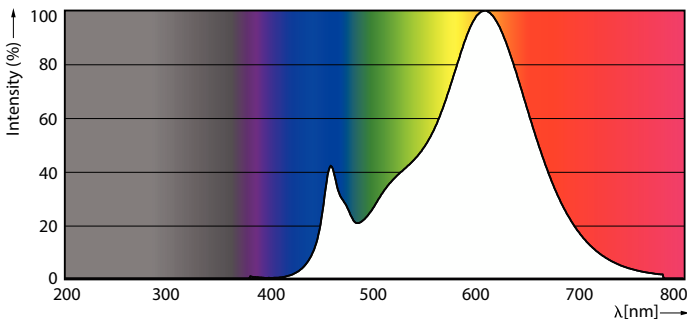

Photometric data

Spectral Power Distribution Colour - CorePro LEDcapsuleLV 2.1-20W G4 827 D