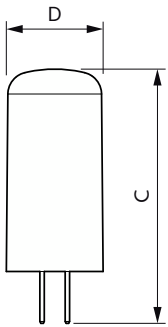

Numerator - Packs per outer box 12

EAN/UPC - Case 8718699767549

Dimensional drawing

Product	D	C
CorePro LEDcapsuleLV 2.1-20W G4 827 D	15 mm	40 mm

Photometric data

Spectral Power Distribution Colour - CorePro LEDcapsuleLV 2.1-20W G4 827 D