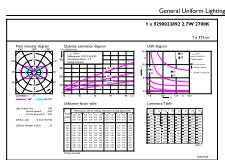

Fotometrische gegevens

General uniform lighting - CorePro LEDcapsuleLV 2.7-28W G4 827

Spectral Power Distribution Colour - CorePro LEDcapsuleLV 2.7-28W G4 827