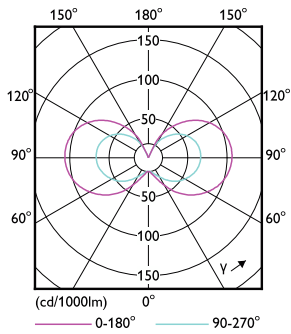

CorePro LEDcapsule LV

Fotometrische gegevens

Light Distribution Diagram - CorePro LEDcapsuleLV 2.7-28W G4 827