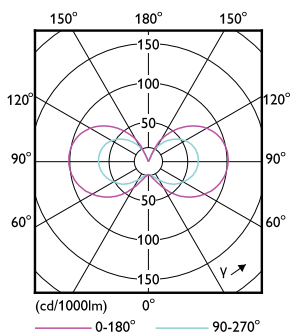

Fotometrische gegevens

Light Distribution Diagram - CorePro LEDcapsuleLV 1.8-20W G4 830

General uniform lighting - CorePro LEDcapsuleLV 1.8-20W G4 830