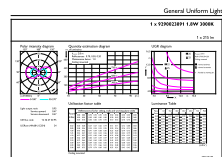

Fotometrische gegevens

Light Distribution Diagram - CorePro LEDcapsuleLV 1.8-20W G4 830

General uniform lighting - CorePro LEDcapsuleLV 1.8-20W G4 830