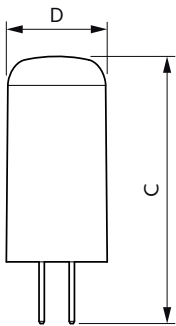

Desenho dimensional

Product	D	C
CorePro LEDcapsuleLV 1.8-20W G4 827	13 mm	35 mm

Dados fotométricos

Spectral Power Distribution Colour - CorePro LEDcapsuleLV 1.8-20W G4 827

Light Distribution Diagram - CorePro LEDcapsuleLV 1.8-20W G4 827