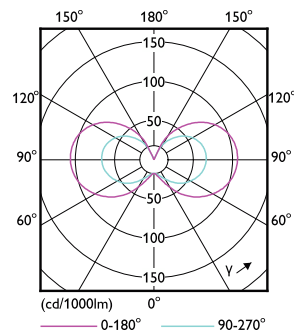

Måttskiss

Product	D	C
CorePro LEDcapsuleLV 1-10W G4 830	13 mm	35 mm

Fotometriska data

Spectral Power Distribution Colour - CorePro LEDcapsuleLV 1-10W G4 830

Light Distribution Diagram - CorePro LEDcapsuleLV 1-10W G4 830