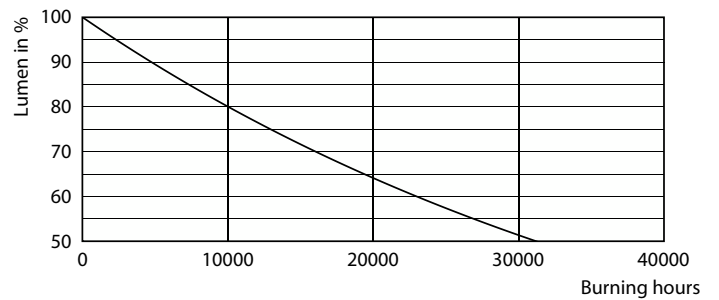

CorePro LEDcapsule LV

Fotometrische gegevens

General uniform lighting - CorePro LEDcapsuleLV 1-10W G4 830

Levensduur

Life Expectancy Diagram - CorePro LEDcapsuleLV 1-10W G4 830

Lumen Maintenance Diagram - CorePro LEDcapsuleLV 1-10W G4 830