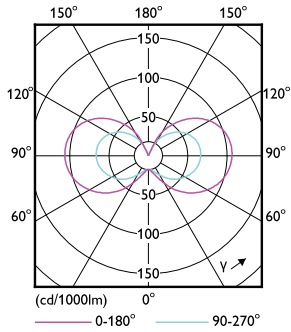

CorePro LEDcapsule LV

Fotometriska data

Light Distribution Diagram - CorePro LEDcapsuleLV 1-10W G4 827