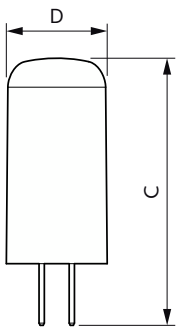

Maatschets

Product	D	C
CorePro LEDcapsuleLV 1-10W G4 827	13 mm	35 mm

Fotometrische gegevens

General uniform lighting - CorePro LEDcapsuleLV 1-10W G4 827

Spectral Power Distribution Colour - CorePro LEDcapsuleLV 1-10W G4 827