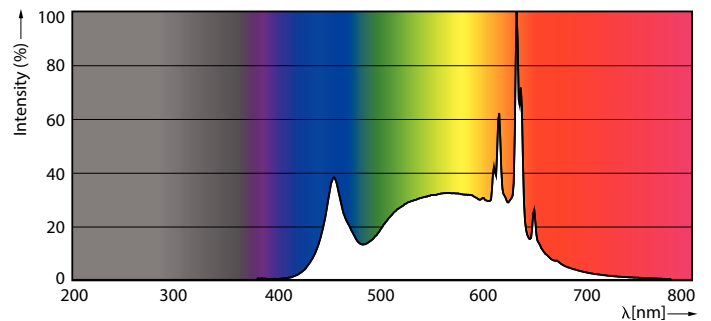

Product data

General Information		Input Frequency	
Cap-Base	E26 [Single Contact Medium Screw]	Input Frequency	60 Hz
Nominal lifetime	15,000 hour(s)	Power Consumption	16 W
Switching Cycle	50,000	Lamp Current (Nom)	135 mA
Lighting Technology	LED	Wattage Equivalent	100 W
EU RoHS compliant	Yes	Starting Time (Nom)	0.5 s
		Warm-up time to 60% light	0.5 s
		Power Factor (Fraction)	0.7
		Voltage (Nom)	120 V
Light Technical		Temperature	
Color Code	940 [CCT of 4000K]	T-Case Maximum (Nom)	90 °C
Beam Angle (Nom)	250 degree(s)		
Luminous Flux	1,600 lm	Controls and Dimming	
Color Designation	Cool White (CW)	Dimmable	Yes
Correlated Color Temperature (Nom)	4000 K		
Luminous Efficacy (rated) (Nom)	100.00 lm/W	Mechanical and Housing	
Color Consistency	<4	Bulb Finish	Frosted
Color rendering index (CRI)	90	Bulb Material	Plastic
LLMF At End Of Nominal Lifetime (Nom)	70 %	Bulb Shape	A19
Operating and Electrical			
Line Frequency	60 Hz		

Dimensional drawing

Product	D	C
16A19/PER/940/P/E26/DIM 6/1FB T20	60 mm	112 mm

Photometric data

General uniform lighting - 16A19/PER/940/P/E26/DIM 6/1FB T20

Spectral Power Distribution Colour - 16A19/PER/940/P/E26/DIM 6/1FB T20