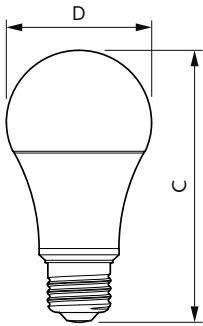

Product data

General Information		Input Frequency	
Cap-Base	E26 [Single Contact Medium Screw]	Input Frequency	60 Hz
Nominal lifetime	15,000 hour(s)	Power Consumption	16 W
Switching Cycle	50,000	Lamp Current (Nom)	135 mA
Lighting Technology	LED	Wattage Equivalent	100 W
EU RoHS compliant	Yes	Starting Time (Nom)	0.5 s
		Warm-up time to 60% light	0.5 s
		Power Factor (Fraction)	0.7
		Voltage (Nom)	120 V
Light Technical		Temperature	
Color Code	940 [CCT of 4000K]	T-Case Maximum (Nom)	90 °C
Beam Angle (Nom)	250 degree(s)		
Luminous Flux	1,600 lm	Controls and Dimming	
Color Designation	Cool White (CW)	Dimmable	Yes
Correlated Color Temperature (Nom)	4000 K		
Luminous Efficacy (rated) (Nom)	100.00 lm/W	Mechanical and Housing	
Color Consistency	<4	Bulb Finish	Frosted
Color rendering index (CRI)	90	Bulb Material	Plastic
LLMF At End Of Nominal Lifetime (Nom)	70 %	Bulb Shape	A19
Operating and Electrical			
Line Frequency	60 Hz		

Full product name	16A19/PER/940/P/E26/DIM 6/1FB T20
Order code	929002385704
Material Nr. (12NC)	929002385704
Numerator - Quantity Per Pack	1
EAN/UPC - Product/Case	046677561451
Numerator - Packs per outer box	6
EAN/UPC - Case	50046677561456

Dimensional drawing

Product	D	C
16A19/PER/940/P/E26/DIM 6/1FB T20	60 mm	112 mm

Photometric data

General uniform lighting - 16A19/PER/940/P/E26/DIM 6/1FB T20

Spectral Power Distribution Colour - 16A19/PER/940/P/E26/DIM 6/1FB T20