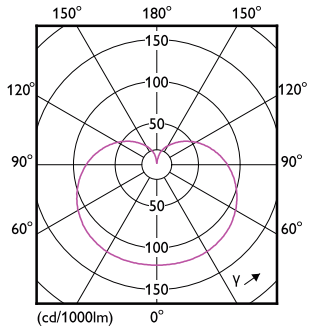

Product data

General Information		Input Frequency	
Cap-Base	E26 [Single Contact Medium Screw]	Input Frequency	60 Hz
Nominal lifetime	15,000 hour(s)	Power Consumption	16 W
Switching Cycle	50,000	Lamp Current (Nom)	135 mA
Lighting Technology	LED	Wattage Equivalent	100 W
EU RoHS compliant	Yes	Starting Time (Nom)	0.5 s
		Warm-up time to 60% light	0.5 s
		Power Factor (Fraction)	0.7
		Voltage (Nom)	120 V
Light Technical		Temperature	
Color Code	940 [CCT of 4000K]	T-Case Maximum (Nom)	90 °C
Beam Angle (Nom)	250 degree(s)		
Luminous Flux	1,600 lm	Controls and Dimming	
Color Designation	Cool White (CW)	Dimmable	Yes
Correlated Color Temperature (Nom)	4000 K		
Luminous Efficacy (rated) (Nom)	100.00 lm/W	Mechanical and Housing	
Color Consistency	<4	Bulb Finish	Frosted
Color rendering index (CRI)	90	Bulb Material	Plastic
LLMF At End Of Nominal Lifetime (Nom)	70 %	Bulb Shape	A19
Operating and Electrical			
Line Frequency	60 Hz		

Dimensional drawing

Product	D	C
16A19/PER/940/P/E26/DIM 6/1FB T20	60 mm	112 mm

Photometric data

General uniform lighting - 16A19/PER/940/P/E26/DIM 6/1FB T20

Spectral Power Distribution Colour - 16A19/PER/940/P/E26/DIM 6/1FB T20

CorePro Plastic (Dimmable) A-Shape Lamps

Photometric data

Light Distribution Diagram - 16A19/PER/940/P/E26/DIM 6/1FB T20

Lifetime

Life Expectancy Diagram - 16A19/PER/940/P/E26/DIM 6/1FB T20

Lumen Maintenance Diagram - 16A19/PER/940/P/E26/DIM 6/1FB T20