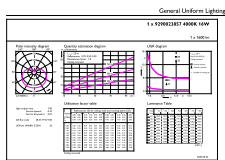

Product data

General Information		Input Frequency	
Cap-Base	E26 [Single Contact Medium Screw]	Input Frequency	60 Hz
Nominal lifetime	15,000 hour(s)	Power Consumption	16 W
Switching Cycle	50,000	Lamp Current (Nom)	135 mA
Lighting Technology	LED	Wattage Equivalent	100 W
EU RoHS compliant	Yes	Starting Time (Nom)	0.5 s
		Warm-up time to 60% light	0.5 s
		Power Factor (Fraction)	0.7
		Voltage (Nom)	120 V
Light Technical		Temperature	
Color Code	940 [CCT of 4000K]	T-Case Maximum (Nom)	90 °C
Beam Angle (Nom)	250 degree(s)		
Luminous Flux	1,600 lm	Controls and Dimming	
Color Designation	Cool White (CW)	Dimmable	Yes
Correlated Color Temperature (Nom)	4000 K		
Luminous Efficacy (rated) (Nom)	100.00 lm/W	Mechanical and Housing	
Color Consistency	<4	Bulb Finish	Frosted
Color rendering index (CRI)	90	Bulb Material	Plastic
LLMF At End Of Nominal Lifetime (Nom)	70 %	Bulb Shape	A19
Operating and Electrical			
Line Frequency	60 Hz		

Dimensional drawing

Product	D	C
16A19/PER/940/P/E26/DIM 6/1FB T20	60 mm	112 mm

Photometric data

General uniform lighting - 16A19/PER/940/P/E26/DIM 6/1FB T20

Spectral Power Distribution Colour - 16A19/PER/940/P/E26/DIM 6/1FB T20