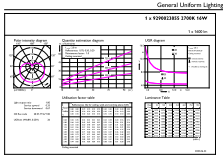

CorePro Plastic (Dimmable) A-Shape Lamps

Photometric data