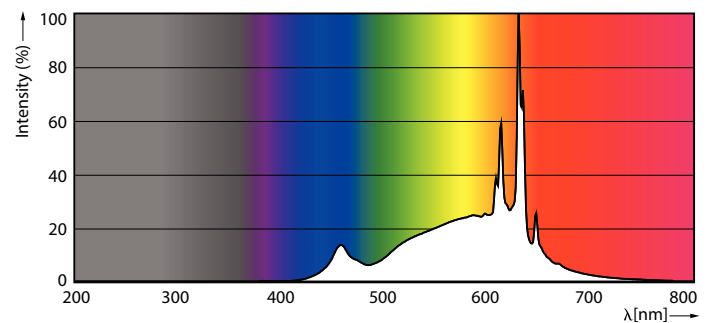

### Product data

General Information		Input Frequency	
Cap-Base	E26 [Single Contact Medium Screw]	Input Frequency	60 Hz
Nominal lifetime	15,000 hour(s)	Power Consumption	16 W
Switching Cycle	50,000	Lamp Current (Nom)	135 mA
Lighting Technology	LED	Wattage Equivalent	100 W
EU RoHS compliant	Yes	Starting Time (Nom)	0.5 s
		Warm-up time to 60% light	0.5 s
		Power Factor (Fraction)	0.7
		Voltage (Nom)	120 V
Light Technical		Temperature	
Color Code	927 [CCT of 2700K]	T-Case Maximum (Nom)	90 °C
Beam Angle (Nom)	250 degree(s)		
Luminous Flux	1,600 lm	Controls and Dimming	
Color Designation	Warm White (WW)	Dimmable	Yes
Correlated Color Temperature (Nom)	2700 K		
Luminous Efficacy (rated) (Nom)	100.00 lm/W	Mechanical and Housing	
Color Consistency	<4	Bulb Finish	Frosted
Color rendering index (CRI)	90	Bulb Material	Plastic
LLMF At End Of Nominal Lifetime (Nom)	70 %	Bulb Shape	A19
Operating and Electrical			
Line Frequency	60 Hz		

## Photometric data

Light Distribution Diagram - 16A19/PER/927/P/E26/DIM 6/1FB T20

Spectral Power Distribution Colour - 16A19/PER/927/P/E26/DIM 6/1FB T20