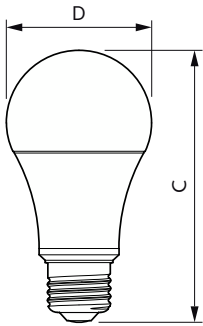

## Product Data

Order product name	16A19/PER/927/P/E26/DIM 6/1FB T20
--------------------	-----------------------------------

Full product name	16A19/PER/927/P/E26/DIM 6/1FB T20
Order code	929002385504
Material Nr. (12NC)	929002385504
Numerator - Quantity Per Pack	1
EAN/UPC - Product/Case	046677561062
Numerator - Packs per outer box	6
EAN/UPC - Case	50046677561067

## Dimensional drawing

Product	D	C
16A19/PER/927/P/E26/DIM 6/1FB T20	60 mm	112 mm