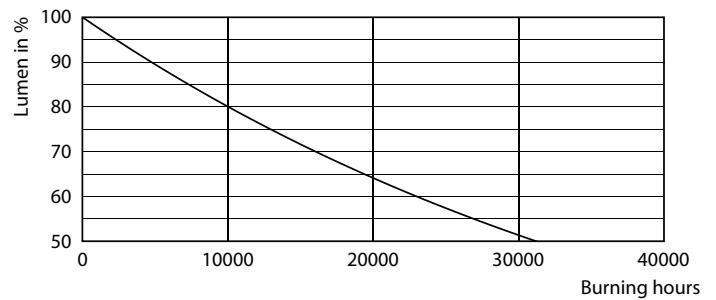

Lumen Maintenance Diagram - 16A19/PER/927/P/E26/DIM 6/1FB T20