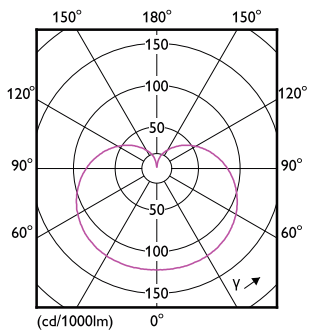

## Product Data

Order product name	16A19/PER/927/P/E26/DIM 6/1FB T20
--------------------	-----------------------------------

Full product name	16A19/PER/927/P/E26/DIM 6/1FB T20
Order code	929002385504
Material Nr. (12NC)	929002385504
Numerator - Quantity Per Pack	1
EAN/UPC - Product/Case	046677561062
Numerator - Packs per outer box	6
EAN/UPC - Case	50046677561067

## Dimensional drawing

Product	D	C
16A19/PER/927/P/E26/DIM 6/1FB T20	60 mm	112 mm

## Photometric data

Light Distribution Diagram - 16A19/PER/927/P/E26/DIM 6/1FB T20

Spectral Power Distribution Colour - 16A19/PER/927/P/E26/DIM 6/1FB T20