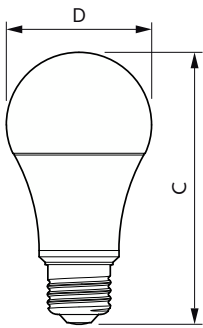

Product data

General Information	
Cap-Base	E26 [Single Contact Medium Screw]
Nominal lifetime	15,000 hour(s)
Switching Cycle	50,000
Lighting Technology	LED
EU RoHS compliant	Yes

Light Technical	
Color Code	927 [CCT of 2700K]
Beam Angle (Nom)	250 degree(s)
Luminous Flux	1,100 lm
Color Designation	Warm White (WW)
Correlated Color Temperature (Nom)	2700 K
Luminous Efficacy (rated) (Nom)	90.00 lm/W
Color Consistency	<4
Color rendering index (CRI)	90
LLMF At End Of Nominal Lifetime (Nom)	70 %

Temperature	
T-Case Maximum (Nom)	85 °C

Controls and Dimming	
Dimmable	Yes

Mechanical and Housing	
Bulb Finish	Frosted
Bulb Material	Plastic
Bulb Shape	A19

CorePro Plastic (Dimmable) A-Shape Lamps

UL Wet/ damp/ dry location	Damp location
Approval and Application	
Energy Consumption kWh/1000 h	- kWh
Energy Certifications	Energy Star
T20 compliant	Yes
Application Conditions	
can it be used in closed luminaires	Yes
Product Data	
Order product name	12.2A19/COR/927/FR/P/E26/DIM/T20 6/1CT

Full product name	12.2A19/COR/927/FR/P/E26/DIM/T20 6/1CT
Order code	929002385204
Material Nr. (12NC)	929002385204
Numerator - Quantity Per Pack	1
EAN/UPC - Product/Case	046677561031
Numerator - Packs per outer box	6
EAN/UPC - Case	50046677561036

Dimensional drawing

Product	D	C
12.2A19/COR/927/FR/P/E26/DIM/T20 6/1CT	60 mm	112 mm

Photometric data

Spectral Power Distribution Colour - 12.2A19/COR/927/FR/P/E26/DIM/T20 6/1CT

General uniform lighting - 12.2A19/COR/927/FR/P/E26/DIM/T20 6/1CT