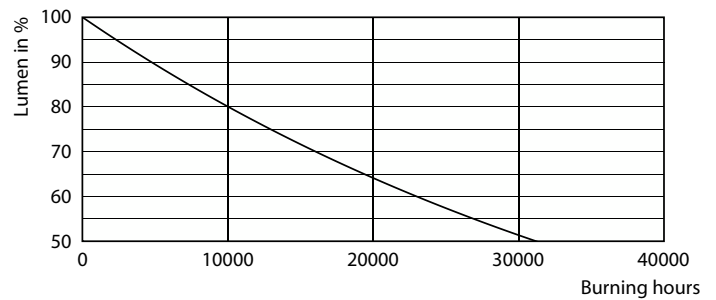

Product data

General Information	
Cap-Base	E26 [Single Contact Medium Screw]
Nominal lifetime	15,000 hour(s)
Switching Cycle	50,000
Lighting Technology	LED
EU RoHS compliant	Yes

Light Technical	
Color Code	927 [CCT of 2700K]
Beam Angle (Nom)	250 degree(s)
Luminous Flux	1,100 lm
Color Designation	Warm White (WW)
Correlated Color Temperature (Nom)	2700 K
Luminous Efficacy (rated) (Nom)	90.00 lm/W
Color Consistency	<4
Color rendering index (CRI)	90
LLMF At End Of Nominal Lifetime (Nom)	70 %

Dimensional drawing

Product	D	C
12.2A19/COR/927/FR/P/E26/DIM/T20 6/1CT	60 mm	112 mm

Photometric data

Spectral Power Distribution Colour - 12.2A19/COR/927/FR/P/E26/DIM/T20 6/1CT

General uniform lighting - 12.2A19/COR/927/FR/P/E26/DIM/T20 6/1CT

CorePro Plastic (Dimmable) A-Shape Lamps

Photometric data

Light Distribution Diagram - 12.2A19/COR/927/FR/P/E26/DIM/T20 6/1CT

Lifetime

Life Expectancy Diagram - 12.2A19/COR/927/FR/P/E26/DIM/T20 6/1CT

Lumen Maintenance Diagram - 12.2A19/COR/927/FR/P/E26/DIM/T20 6/1CT