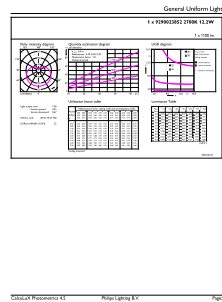

Product data

General Information	
Cap-Base	E26 [Single Contact Medium Screw]
Nominal lifetime	15,000 hour(s)
Switching Cycle	50,000
Lighting Technology	LED
EU RoHS compliant	Yes

Light Technical	
Color Code	927 [CCT of 2700K]
Beam Angle (Nom)	250 degree(s)
Luminous Flux	1,100 lm
Color Designation	Warm White (WW)
Correlated Color Temperature (Nom)	2700 K
Luminous Efficacy (rated) (Nom)	90.00 lm/W
Color Consistency	<4
Color rendering index (CRI)	90
LLMF At End Of Nominal Lifetime (Nom)	70 %

Full product name	12.2A19/COR/927/FR/P/E26/DIM/T20 6/1CT
Order code	929002385204
Material Nr. (12NC)	929002385204
Numerator - Quantity Per Pack	1
EAN/UPC - Product/Case	046677561031
Numerator - Packs per outer box	6
EAN/UPC - Case	50046677561036

Dimensional drawing

Product	D	C
12.2A19/COR/927/FR/P/E26/DIM/T20 6/1CT	60 mm	112 mm

Photometric data

Spectral Power Distribution Colour - 12.2A19/COR/927/FR/P/E26/DIM/T20 6/1CT

General uniform lighting - 12.2A19/COR/927/FR/P/E26/DIM/T20 6/1CT