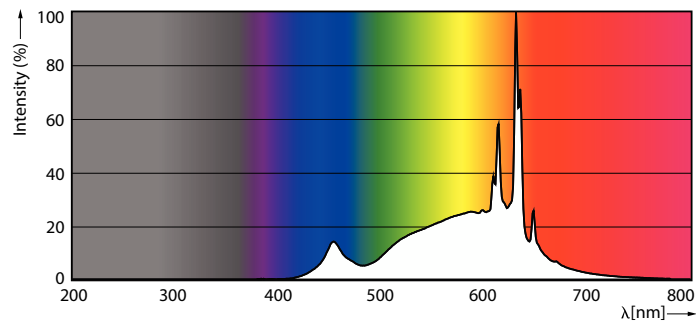

Product data

General Information	
Cap-Base	E26 [Single Contact Medium Screw]
Nominal lifetime	15,000 hour(s)
Switching Cycle	50,000
Lighting Technology	LED
EU RoHS compliant	Yes

Light Technical	
Color Code	927 [CCT of 2700K]
Beam Angle (Nom)	250 degree(s)
Luminous Flux	1,100 lm
Color Designation	Warm White (WW)
Correlated Color Temperature (Nom)	2700 K
Luminous Efficacy (rated) (Nom)	90.00 lm/W
Color Consistency	<4
Color rendering index (CRI)	90
LLMF At End Of Nominal Lifetime (Nom)	70 %

Temperature	
T-Case Maximum (Nom)	85 °C

Controls and Dimming	
Dimmable	Yes

Mechanical and Housing	
Bulb Finish	Frosted
Bulb Material	Plastic
Bulb Shape	A19

CorePro Plastic (Dimmable) A-Shape Lamps

UL Wet/ damp/ dry location	Damp location
Approval and Application	
Energy Consumption kWh/1000 h	- kWh
Energy Certifications	Energy Star
T20 compliant	Yes
Application Conditions	
can it be used in closed luminaires	Yes
Product Data	
Order product name	12.2A19/COR/927/FR/P/E26/DIM/T20 6/1CT

Dimensional drawing

Product	D	C
12.2A19/COR/927/FR/P/E26/DIM/T20 6/1CT	60 mm	112 mm

Photometric data

Spectral Power Distribution Colour - 12.2A19/COR/927/FR/P/E26/DIM/T20 6/1CT

General uniform lighting - 12.2A19/COR/927/FR/P/E26/DIM/T20 6/1CT