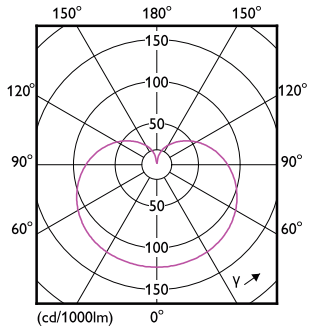

Product data

General Information	
Cap-Base	E26 [Single Contact Medium Screw]
Nominal lifetime	15,000 hour(s)
Switching Cycle	50,000
Lighting Technology	LED
EU RoHS compliant	Yes

Light Technical	
Color Code	927 [CCT of 2700K]
Beam Angle (Nom)	250 degree(s)
Luminous Flux	1,100 lm
Color Designation	Warm White (WW)
Correlated Color Temperature (Nom)	2700 K
Luminous Efficacy (rated) (Nom)	90.00 lm/W
Color Consistency	<4
Color rendering index (CRI)	90
LLMF At End Of Nominal Lifetime (Nom)	70 %

Dimensional drawing

Product	D	C
12.2A19/COR/927/FR/P/E26/DIM/T20 6/1CT	60 mm	112 mm

Photometric data

Spectral Power Distribution Colour - 12.2A19/COR/927/FR/P/E26/DIM/T20 6/1CT

General uniform lighting - 12.2A19/COR/927/FR/P/E26/DIM/T20 6/1CT

CorePro Plastic (Dimmable) A-Shape Lamps

Photometric data

Light Distribution Diagram - 12.2A19/COR/927/FR/P/E26/DIM/T20 6/1CT

Lifetime

Life Expectancy Diagram - 12.2A19/COR/927/FR/P/E26/DIM/T20 6/1CT

Lumen Maintenance Diagram - 12.2A19/COR/927/FR/P/E26/DIM/T20 6/1CT