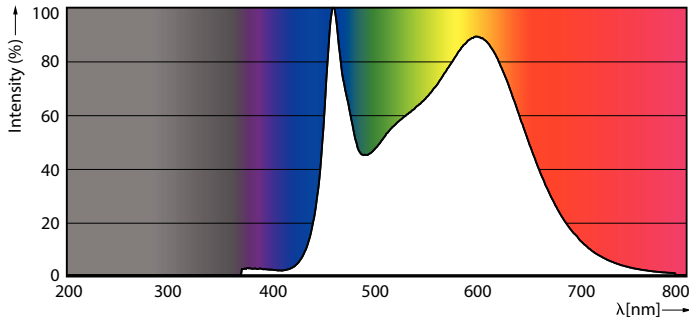

Måttskiss

Product	D	C
LED classic 200W A95 E27 CW FR ND 1PF/4	95 mm	165 mm

Fotometriska data

General uniform lighting - LED classic 200W A95 E27 CW FR ND 1PF/4

Light Distribution Diagram - LED classic 200W A95 E27 CW FR ND 1PF/4

Classic filament LEDbulbs

Fotometriska data

Spectral Power Distribution Colour - LED classic 200W A95 E27 CW FR ND 1PF/4

Livslängd

Life Expectancy Diagram - LED classic 200W A95 E27 CW FR ND 1PF/4

Lumen Maintenance Diagram - LED classic 200W A95 E27 CW FR ND 1PF/4