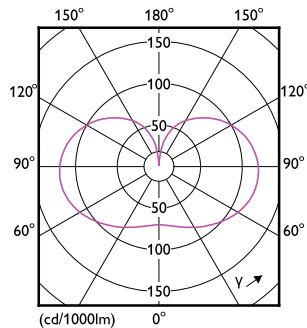

Måttskiss

Product	D	C
LED classic 200W A95 E27 WW FR ND 1PF	95 mm	165 mm

Fotometriska data

Spectral Power Distribution Colour - LED classic 200W A95 E27 WW FR ND 1PF

Light Distribution Diagram - LED classic 200W A95 E27 WW FR ND 1PF