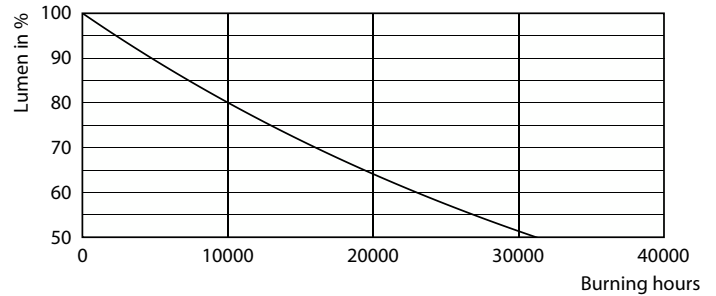

Classic filament LEDbulbs

Fotometriska data

Spectral Power Distribution Colour - LED classic 150W A67 E27 CW FR ND 1SRT4

Livslängd

Life Expectancy Diagram - LED classic 150W A67 E27 CW FR ND 1SRT4

Lumen Maintenance Diagram - LED classic 150W A67 E27 CW FR ND 1SRT4