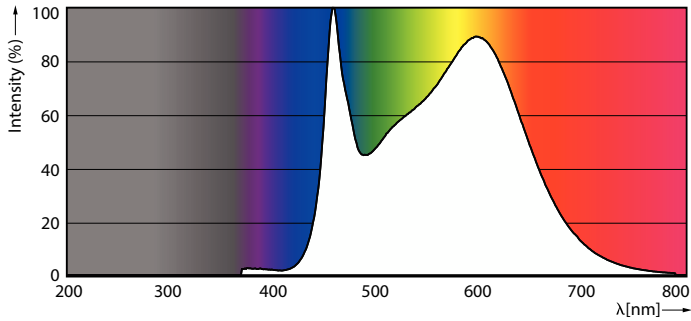

Classic filament LEDbulbs

Fotometriska data

Spectral Power Distribution Colour - LED classic 150W A67 E27 CW FR ND 1SRT4

Livslängd

Life Expectancy Diagram - LED classic 150W A67 E27 CW FR ND 1SRT4

Lumen Maintenance Diagram - LED classic 150W A67 E27 CW FR ND 1SRT4