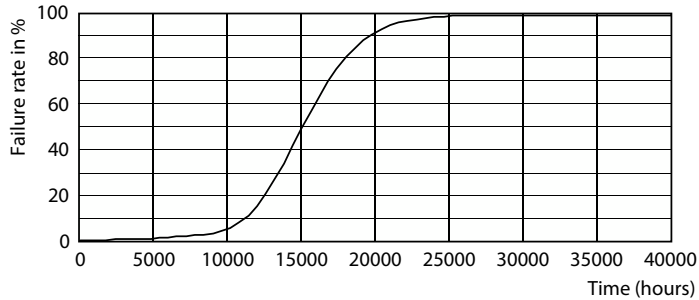

Livslängd

Life Expectancy Diagram - LED classic 150W A67 E27 CW FR ND 1SRT4