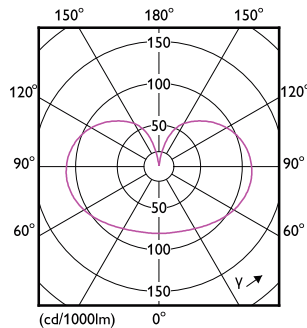

Måttskiss

Product	D	C
LED classic 150W A67 E27 WW FR NDRFSRT4	70 mm	121 mm

Fotometriska data

Spectral Power Distribution Colour - LED classic 150W A67 E27 WW FR NDRFSRT4

Light Distribution Diagram - LED classic 150W A67 E27 WW FR NDRFSRT4