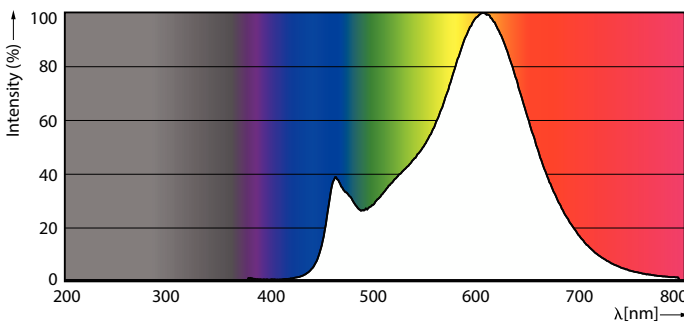

Product data

General Information	
Cap base	E27 [E27]
Nominal lifetime	15,000 h
Switching Cycle	20,000
Rated Lifetime (Hours)	15,000 h
Lighting Technology	LED
Flux measurement reference	Sphere
EU RoHS compliant	Yes
Light Technical	
Colour Code	827 [CCT of 2700K]
Colour Code	827 [CCT of 2700K]
Luminous Flux	2,452 lm
Colour designation	Warm White (WW)
Correlated Colour Temperature	2700 K
Luminous efficacy (rated) (nom.)	140.00 lm/W
Colour consistency	<6
Colour rendering index (CRI)	80
LLMF at end of nominal lifetime (nom.)	70 %
Flickering value (PstLM)	1

Stroboscopic effect	0.4
Photobiological safety according to EN 62471	RGO
Operating and Electrical	
Line Frequency	50 to 60 Hz
Input frequency	50 to 60 Hz
Power Consumption	17.5 W
Lamp current (nom.)	150 mA
Wattage equivalent	150 W
Starting time (nom.)	0.5 s
Warm-up time to 60% light	0.5 s
Power Factor (Fraction)	0.51
Voltage (nom.)	220-240 V
Temperature	
T-Case maximum (nom.)	60 °C
Controls and Dimming	
Dimmable	No

Dimensional drawing

Product	D	C
LED classic 150W A67 E27 WW FR NDRFSRT4	70 mm	121 mm

Photometric data

Spectral Power Distribution Colour - LED classic 150W A67 E27 WW FR NDRFSRT4

Light Distribution Diagram - LED classic 150W A67 E27 WW FR NDRFSRT4