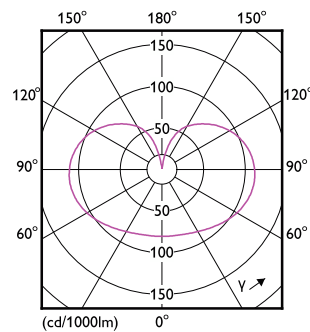

Product data

General Information	
Cap base	E27 [E27]
Nominal lifetime	15,000 h
Switching Cycle	20,000
Rated Lifetime (Hours)	15,000 h
Lighting Technology	LED
Flux measurement reference	Sphere
EU RoHS compliant	Yes
Light Technical	
Colour Code	827 [CCT of 2700K]
Colour Code	827 [CCT of 2700K]
Luminous Flux	2,452 lm
Colour designation	Warm White (WW)
Correlated Colour Temperature	2700 K
Luminous efficacy (rated) (nom.)	140.00 lm/W
Colour consistency	<6
Colour rendering index (CRI)	80
LLMF at end of nominal lifetime (nom.)	70 %
Flickering value (PstLM)	1

Dimensional drawing

Product	D	C
LED classic 150W A67 E27 WW FR NDRFSRT4	70 mm	121 mm

Photometric data

Spectral Power Distribution Colour - LED classic 150W A67 E27 WW FR NDRFSRT4

Light Distribution Diagram - LED classic 150W A67 E27 WW FR NDRFSRT4