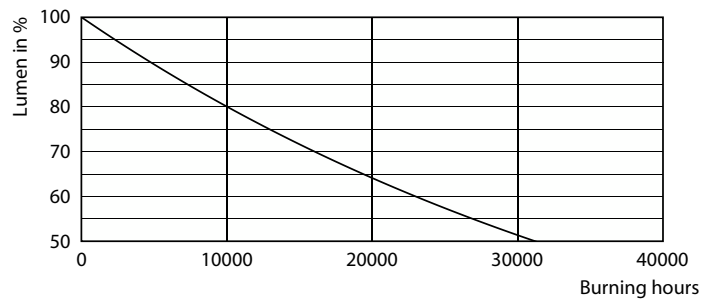

Product data

General Information	
Cap base	E27 [E27]
Nominal lifetime	15,000 h
Switching Cycle	20,000
Rated Lifetime (Hours)	15,000 h
Lighting Technology	LED
Flux measurement reference	Sphere
EU RoHS compliant	Yes
Light Technical	
Colour Code	827 [CCT of 2700K]
Colour Code	827 [CCT of 2700K]
Luminous Flux	2,452 lm
Colour designation	Warm White (WW)
Correlated Colour Temperature	2700 K
Luminous efficacy (rated) (nom.)	140.00 lm/W
Colour consistency	<6
Colour rendering index (CRI)	80
LLMF at end of nominal lifetime (nom.)	70 %
Flickering value (PstLM)	1

Dimensional drawing

Product	D	C
LED classic 150W A67 E27 WW FR NDRFSRT4	70 mm	121 mm

Photometric data

Spectral Power Distribution Colour - LED classic 150W A67 E27 WW FR NDRFSRT4

Light Distribution Diagram - LED classic 150W A67 E27 WW FR NDRFSRT4

Classic filament LEDbulbs

Photometric data

General uniform lighting - LED classic 150W A67 E27 WW FR NDRFSRT4

Lifetime

Life Expectancy Diagram - LED classic 150W A67 E27 WW FR NDRFSRT4

Lumen Maintenance Diagram - LED classic 150W A67 E27 WW FR NDRFSRT4