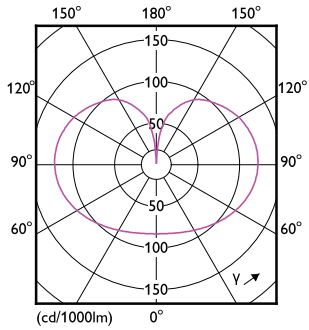

Classic filament LEDbulbs

Fotometriska data

Light Distribution Diagram - LED cla 120W G120 E27 WW FR ND RFSRT4