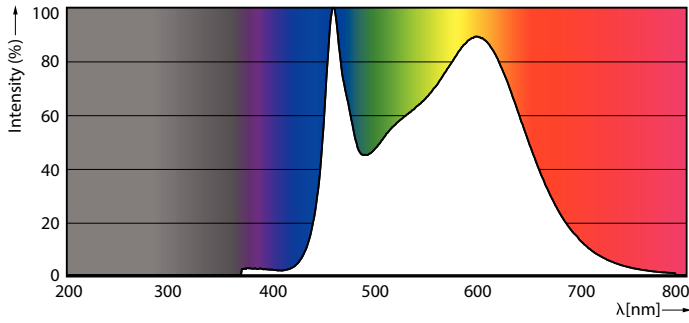

Lampes CorePro LEDbulb filament forme classique

Données photométriques

Spectral Power Distribution Colour - LED classic 120W A67 E27 CW FR
NDRF1SRT4