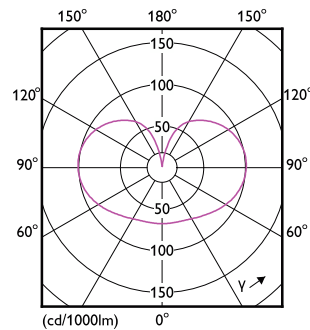

General uniform lighting - LED classic 120W A67 E27 CW FR NDRF1SRT4

Light Distribution Diagram - LED classic 120W A67 E27 CW FR NDRF1SRT4