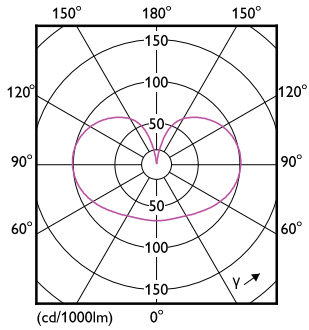

Classic filament LEDbulbs

Fotometriska data

Light Distribution Diagram - LED classic 120W A67 E27 WW FR NDRFSRT4