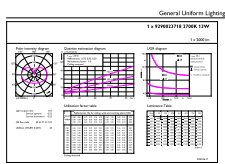

Schéma dimensionnel

Product	D	C
LED classic 120W A67 E27 WW FR NDRFSRT4	70 mm	121 mm

Données photométriques

General uniform lighting - LED classic 120W A67 E27 WW FR NDRFSRT4

Spectral Power Distribution Colour - LED classic 120W A67 E27 WW FR NDRFSRT4