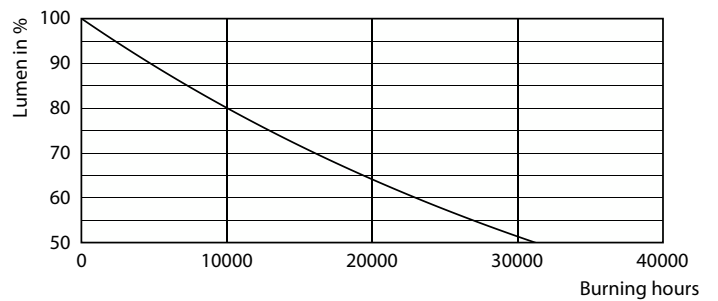

Lumen Maintenance Diagram - LED classic 120W A67 E27 WW FR NDRFSRT4