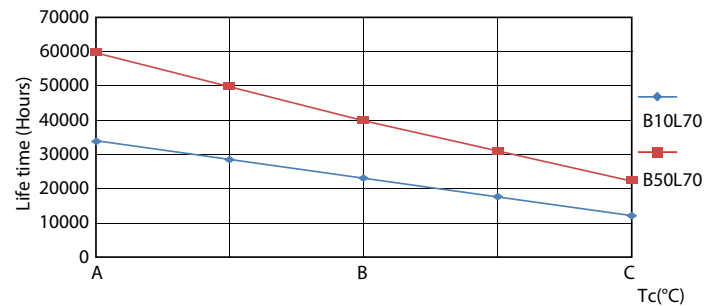

General uniform lighting - MAS LEDtube HF 1500mm HO 26W 830 T5 OE

Light Distribution Diagram - MAS LEDtube HF 1500mm HO 26W 830 T5 OE

Lebensdauer

Life Expectancy Diagram - MAS LEDtube HF 1500mm HO 26W 830 T5 OE