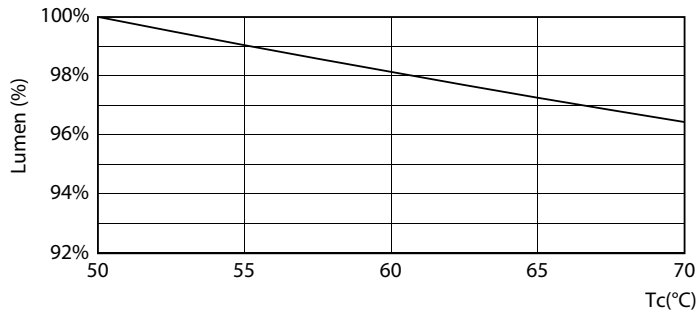

MASTER LEDtube T5 InstantFit EVG

Lebensdauer

Lumen Maintenance Diagram - MAS LEDtube HF 1500mm HO 26W 830 T5 OE

Lumen Maintenance Diagram - MAS LEDtube HF 1500mm HO 26W 830 T5 OE