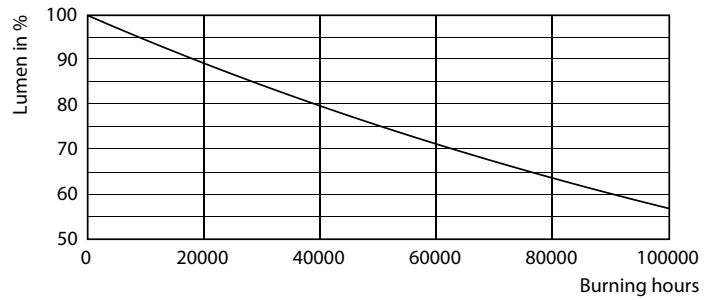

MASTER LEDtube T5 InstantFit EVG

Lebensdauer

Lumen Maintenance Diagram - MAS LEDtube HF 1500mm HO 26W 830 T5 OE

Lumen Maintenance Diagram - MAS LEDtube HF 1500mm HO 26W 830 T5 OE