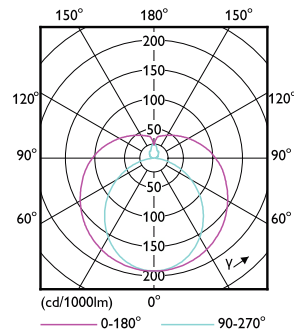

Light Distribution Diagram - MAS LEDtube HF 1500mm HO 26W 830 T5 OE