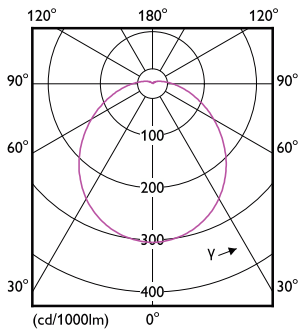

Product data

General Information	
Cap-Base	E26 [Single Contact Medium Screw]
Nominal lifetime	15,000 hour(s)
Switching Cycle	50,000
Rated Lifetime (Hours)	15,000 hour(s)
Lighting Technology	LED
EU RoHS compliant	Yes
Light Technical	
Color Code	950 [CCT of 5000K]
Beam Angle (Nom)	110 degree(s)
Luminous Flux	1,400 lm
Color Designation	Daylight
Correlated Color Temperature (Nom)	5000 K
Luminous Efficacy (rated) (Nom)	93.00 lm/W
Color Consistency	<4
Color rendering index (CRI)	90
LLMF At End Of Nominal Lifetime (Nom)	70 %
Operating and Electrical	
Line Frequency	60 Hz
Input Frequency	60 Hz
Power Consumption	15 W

Dimensional drawing

Product	D	C
15BR30/PER/950/E26/DIM/HO 4/1FB T20	94 mm	130 mm

Photometric data

Light Distribution Diagram - 15BR30/PER/950/E26/DIM/HO 4/1FB T20

Spectral Power Distribution Colour - 15BR30/PER/950/E26/DIM/HO 4/1FB T20