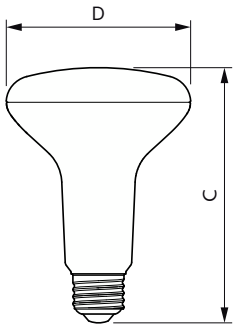

Product data

General Information	
Cap-Base	E26 [Single Contact Medium Screw]
Nominal lifetime	15,000 hour(s)
Switching Cycle	50,000
Rated Lifetime (Hours)	15,000 hour(s)
Lighting Technology	LED
EU RoHS compliant	Yes
Light Technical	
Color Code	950 [CCT of 5000K]
Beam Angle (Nom)	110 degree(s)
Luminous Flux	1,400 lm
Color Designation	Daylight
Correlated Color Temperature (Nom)	5000 K
Luminous Efficacy (rated) (Nom)	93.00 lm/W
Color Consistency	<4
Color rendering index (CRI)	90
LLMF At End Of Nominal Lifetime (Nom)	70 %
Operating and Electrical	
Line Frequency	60 Hz
Input Frequency	60 Hz
Power Consumption	15 W

Lamp Current (Nom)	125 mA
Wattage Equivalent	100 W
Starting Time (Nom)	0.5 s
Warm-up time to 60% light	0.5 s
Power Factor (Fraction)	0.7
Voltage (Nom)	120 V
Temperature	
T-Case Maximum (Nom)	95 °C
Controls and Dimming	
Dimmable	Yes
Mechanical and Housing	
Bulb Finish	Frosted
Bulb Material	Plastic
Bulb Shape	BR30
Approval and Application	
EyeComfort	Yes
Product Data	
Order product name	15BR30/PER/950/E26/DIM/HO 4/1FB T20

Dimensional drawing

Product	D	C
15BR30/PER/950/E26/DIM/HO 4/1FB T20	94 mm	130 mm

Photometric data

Light Distribution Diagram - 15BR30/PER/950/E26/DIM/HO 4/1FB T20

Spectral Power Distribution Colour - 15BR30/PER/950/E26/DIM/HO 4/1FB T20