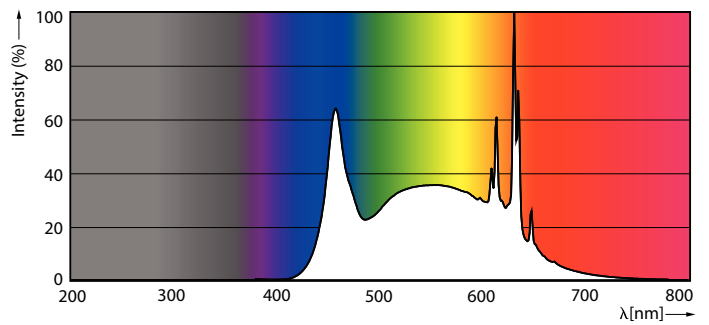

Product data

General Information	
Cap-Base	E26 [Single Contact Medium Screw]
Nominal lifetime	15,000 hour(s)
Switching Cycle	50,000
Rated Lifetime (Hours)	15,000 hour(s)
Lighting Technology	LED
EU RoHS compliant	Yes
Light Technical	
Color Code	950 [CCT of 5000K]
Beam Angle (Nom)	110 degree(s)
Luminous Flux	1,400 lm
Color Designation	Daylight
Correlated Color Temperature (Nom)	5000 K
Luminous Efficacy (rated) (Nom)	93.00 lm/W
Color Consistency	<4
Color rendering index (CRI)	90
LLMF At End Of Nominal Lifetime (Nom)	70 %
Operating and Electrical	
Line Frequency	60 Hz
Input Frequency	60 Hz
Power Consumption	15 W

Dimensional drawing

Product	D	C
15BR30/PER/950/E26/DIM/HO 4/1FB T20	94 mm	130 mm

Photometric data

Light Distribution Diagram - 15BR30/PER/950/E26/DIM/HO 4/1FB T20

Spectral Power Distribution Colour - 15BR30/PER/950/E26/DIM/HO 4/1FB T20