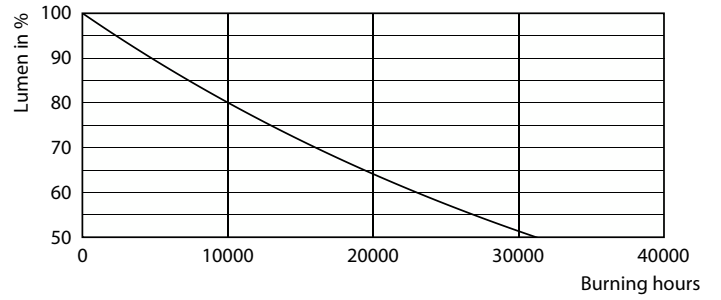

LED BR30

Lifetime

Life Expectancy Diagram - 15BR30/PER/950/E26/DIM/HO 4/1FB T20

Lumen Maintenance Diagram - 15BR30/PER/950/E26/DIM/HO 4/1FB T20